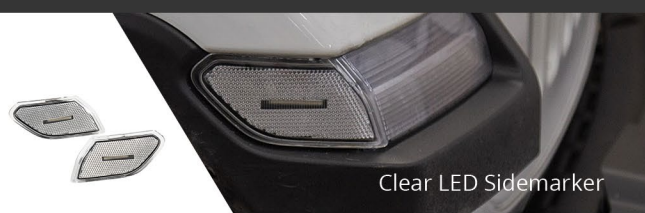

STAGE SERIES 3" LED POD FOG LIGHT KIT

- Direct replacement for factory fog lights
- Advanced TIR optics provide high efficiency and focus
- SAE-compliant road-legal output
- Includes round bezel, for factory-style appearance
- Plug and play, no modification needed
- Engineered and assembled in USA

STARTING AT
SS3 SPORT \$280.00/KIT DD6193
SS3 PRO \$380.00/KIT DD6197
SS3 MAX \$580.00/KIT DD6688

ELITE SERIES FOG LAMPS

- High-performance OEM-grade replacement
- Custom-engineered optic provides extremely wide, intense light output
- Distinctive integrated amber backlight
- Road-legal fog light (SAE F3 compliant)
- Plug and play main beam, no modification needed
- Engineered and assembled in USA

STARTING AT
\$220.00/PAIR DD5130

XM0062G

Clear LED Sidemarker

Amber LED Sidemarker

Smoked LED Sidemarker

LED SIDEMARKERS

- Direct replacement for factory sidemarkers
- Amber, clear, and smoked lenses available
- Increased output with LED appearance