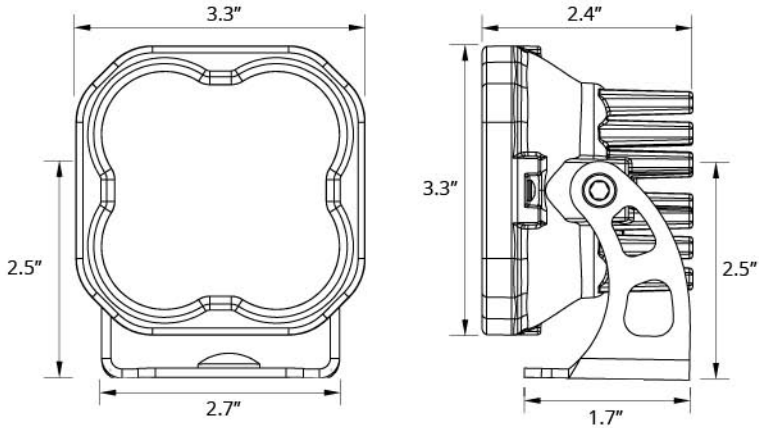

### Wiring

Connect the red wire to positive supply, and black wire to negative or common ground.

**Please note:** This auxiliary lamp draws high current, and requires adequately-sized wiring for safe operation. If you are not using a Diode Dynamics wire harness, use wire sized 16 AWG or larger. Please be mindful of current ratings and wire size, especially if splitting power signals to multiple pods, or using switches. If you have any questions, please feel free to contact us for assistance.

## Dimensions