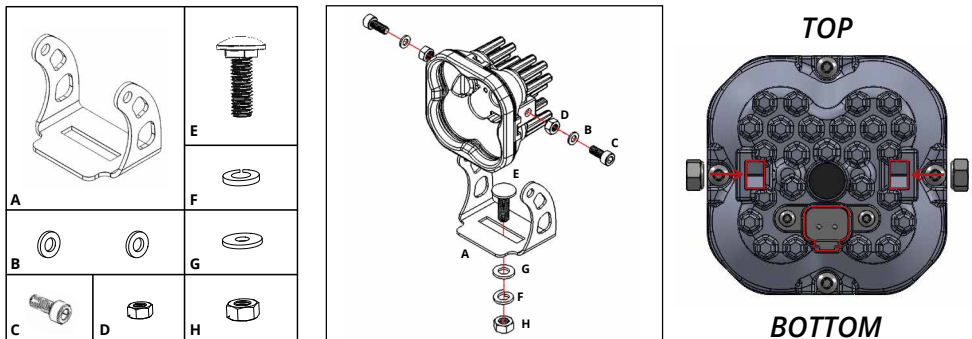

### Specifications

- Input Voltage: 9-16V
- Input Power: 14.5 watts (SS3 Sport)  
36 watts (SS3 Pro)
- Current Draw: 1.1 amps @ 14V (SS3 Sport)  
2.7 amps @ 14V (SS3 Pro)
- Operating Temperature: -40° to 185°F
- Weight: 1.5 lbs (single), 2.3 lbs (pair)

### Wiring

Connect the red wire to positive supply, and black wire to negative or common ground.

**Please note:** This auxiliary lamp draws high current, and requires adequately-sized wiring for safe operation. If you are not using a Diode Dynamics wire harness, use wire sized 16 AWG or larger. Please be mindful of current ratings and wire size, especially if splitting power signals to multiple pods, or using switches. If you have any questions, please feel free to contact us for assistance.

## Dimensions