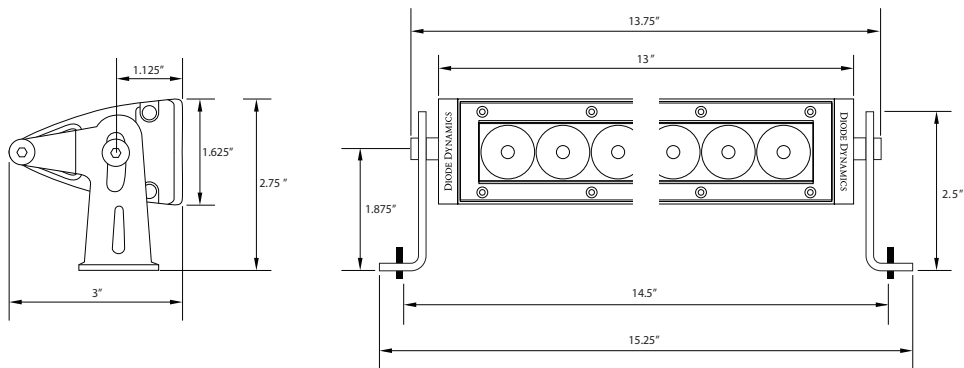

## Wiring

Connect the red wire to positive supply, and black wire to negative or common ground.

**Please note:** This auxiliary lamp draws high current, and requires adequately-sized wiring for safe operation. If you are not using a Diode Dynamics wire harness, use wire sized 16 AWG or larger. Please be mindful of current ratings and wire size, especially if splitting power signals to multiple light bars, or using switches. If you have any questions, please feel free to contact us for assistance.

## Mounting

If you wish, you may use the included hardware to mount your light bar. A number of fasteners are included, and can be used as you see fit. The most common mounting style is shown below. Stage Series Light Bars are also compatible with most standard mounting brackets on the market. Reference the dimensions on opposite side to determine the best mounting solution for your application.

## Dimensions