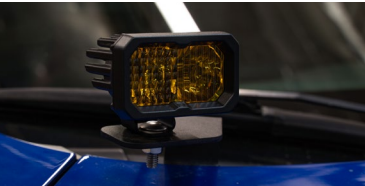

Thank you for your purchase of our new LED Pod Ditch Light Kit. CAD-designed to use existing mounting points, this kit is compatible with the 2015-2021 Subaru WRX/STi. Basic installation instructions are included below. **Please contact us if you have any questions.**

1. Mark the location of the hood hinges with tape and tape the edges of the hood to prevent scratching.

2. Remove the two 12mm bolts securing the hood hinge, while holding the back of the hood.

3. Place the ditch light bracket under the hinge and align the holes with the hood hinge. Adjust the bracket to leave a slight gap at the back of the hood before tightening.

See back for further instructions.

4. Secure the bracket and hood hinge using the factory bolts, ensuring the hood hinge lines up with the tape.

5. Remove the tape and repeat the steps on the other side to complete the installation.