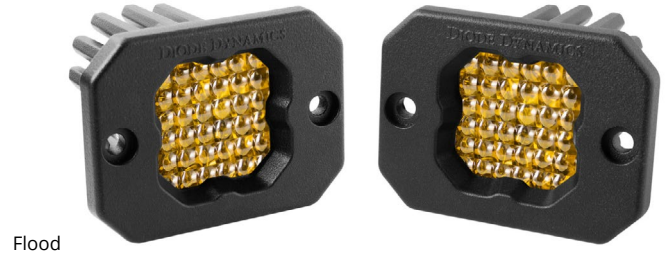

SSC1 Standard LED Pod

Features

- Compact single-LED form factor
- High intensity LED chip
- Backlighting available in white, amber, red, and blue
- Durable powdercoated aluminum construction
- Integrated Deutsch-style connector
- 8-year warranty

Retail Pricing: (1) SSC1 SAE Fog Standard LED Pod \$120.00

Jobber Pricing: (1) SSC1 SAE Fog Standard LED Pod \$96.00

What's Included:

- One (1) or Two (2) SSC1 Standard LED Pods
- One (1) or Two (2) Deutsch-style wire pigtails
- One (1) or Two (2) Mounting brackets and hardware
- Specification guide

Jobber Pricing: (1) Light Duty Dual Output 3-way 4-Pin Wiring Harness \$32.00

SSC1 Flush LED Pod

Backlighting available in:

WHITE AMBER RED BLUE

Backlighting available in:

AMBER

Features

- Allows for flush installation with truck bumpers, truck beds, and anywhere else you can think of
- High intensity LED chip
- Backlighting available in white, amber, red, and blue
- Durable powdercoated aluminum construction
- Integrated Deutsch-style connector

Retail Pricing: (1) SSC1 Sport Flush LED Pod \$60.00
(1) SSC1 Pro Flush LED Pod \$90.00

Jobber Pricing: (1) SSC1 Sport Flush LED Pod \$48.00
(1) SSC1 Pro Flush LED Pod \$72.00

What's Included:

- One (1) or Two (2) SSC1 Flush LED Pods
- One (1) or Two (2) Deutsch-style wire pigtails
- One (1) or Two (2) Flush Frame Gaskets
- Mounting hardware and drilling template
- Specification guide