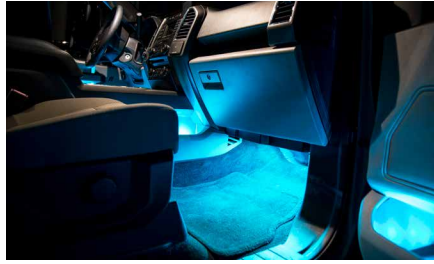

RGBW Footwell Strip Kits