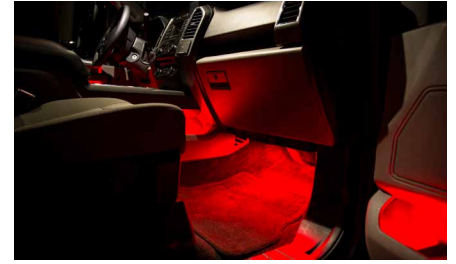

RGBW Footwell Strip Kits