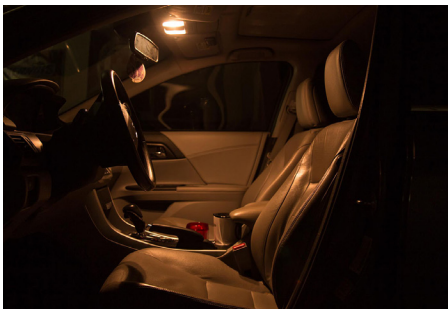

Interior LED Conversion Kits

Dome

Map

Vanity

License

Trunk

2013 Honda Accord Sedan Interior LED Kit

Stock

Interior LED Kit - Stage 1

Interior LED Kit - Stage 2

Features:

- Includes all the LEDs you need to replace the interior incandescent bulbs
- Increased output with LED appearance
- Plug-and-play, simple installation
- Available in two power levels