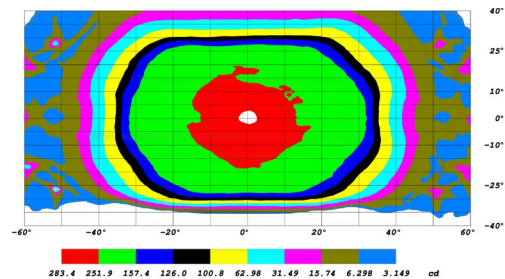

All data and specifications are nominal values and may vary.

PUBLISHED: 1-26-2021

COLORIMETRIC SPECIFICATIONS

YELLOW MAIN BEAM

Spectral Distribution

CHROMATICITY

X=0.4897, Y=0.4954

AMBER BACKLIGHT

Spectral Distribution

CHROMATICITY

X=0.5625, Y=0.4304

PRODUCT DIMENSIONS

PUBLISHED: 1-26-2021

PHOTOMETRIC SPECIFICATIONS

Combo Optic Isolux

Combo Optic Perspective

Combo Optic Isocandela

Flood Optic Isolux

Flood Optic Perspective

Flood Optic Isocandela

PUBLISHED: 1-26-2021

PHOTOMETRIC SPECIFICATIONS

Fog Optic Isolux

Fog Optic Perspective