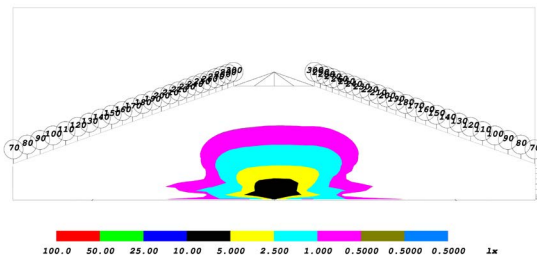

All data and specifications are nominal values and may vary.

PUBLISHED: 1-26-2021

COLORIMETRIC SPECIFICATIONS

YELLOW MAIN BEAM

Spectral Distribution

CHROMATICITY

X=0.4897, Y=0.4954

AMBER BACKLIGHT

Spectral Distribution

CHROMATICITY

X=0.5625, Y=0.4304

PRODUCT DIMENSIONS

PUBLISHED: 1-26-2021

PHOTOMETRIC SPECIFICATIONS

Combo Optic Isolux

Combo Optic Perspective

Combo Optic Isocandela

Flood Optic Isolux

Flood Optic Perspective

Flood Optic Isocandela

PUBLISHED: 1-26-2021

PHOTOMETRIC SPECIFICATIONS

Fog Optic Isolux

Fog Optic Perspective