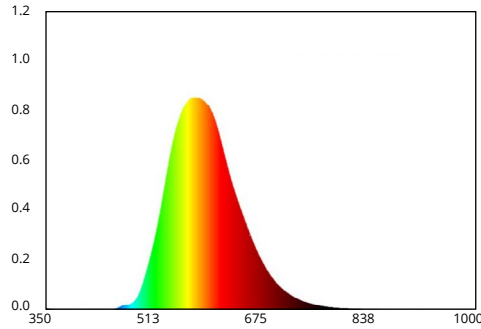

GENERAL SPECIFICATIONS

Optic	Peak Beam Intensity (Candela)	Illuminance (lux @10m)	Measured Output (Lumens)	Raw Output (Lumens)	Output Color
Combo	13,500 cd	135 lux	777 lm	960 lm	Selective Yellow
Flood	315 cd	3 lux	777 lm	960 lm	Selective Yellow
Fog	4,400 cd	44 lux	777 lm	960 lm	Selective Yellow

Weight: 1.15 lbs (single), 1.9 lbs (pair)

SKUs: Append "S" to the end of each SKU for single and "P" for pair

DD6425 Stage Series 2" Sport Yellow Fog Flush ABL
 DD6430 Stage Series 2" Sport Yellow Flood Flush ABL
 DD6730 Stage Series 2" Sport Yellow Flood Combo ABL

All data and specifications are nominal values and may vary.

PUBLISHED: 1-26-2021

COLORIMETRIC SPECIFICATIONS

YELLOW MAIN BEAM

Spectral Distribution

CHROMATICITY

X=0.4897, Y=0.4954

AMBER BACKLIGHT

Spectral Distribution

CHROMATICITY

X=0.5625, Y=0.4304

PRODUCT DIMENSIONS

PUBLISHED: 1-26-2021

PHOTOMETRIC SPECIFICATIONS

Combo Optic Isolux

Combo Optic Perspective