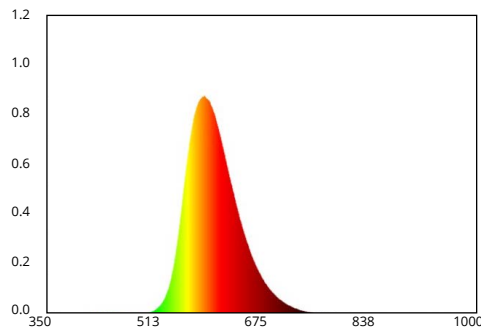

GENERAL SPECIFICATIONS

Optic	Peak Beam Intensity (Candela)	Illuminance (lux @10m)	Measured Output (Lumens)	Raw Output (Lumens)	Output Color
Combo	13,500 cd	135 lux	777 lm	960 lm	Selective Yellow
Flood	315 cd	3 lux	777 lm	960 lm	Selective Yellow
Fog	4,400 cd	44 lux	777 lm	960 lm	Selective Yellow

All data and specifications are nominal values and may vary.

PUBLISHED: 1-26-2021

COLORIMETRIC SPECIFICATIONS

YELLOW MAIN BEAM

Spectral Distribution

CHROMATICITY

X=0.4897, Y=0.4954

AMBER BACKLIGHT

Spectral Distribution

CHROMATICITY

X=0.5625, Y=0.4304

PRODUCT DIMENSIONS

PUBLISHED: 1-26-2021

PHOTOMETRIC SPECIFICATIONS

Combo Optic Isolux

Combo Optic Perspective