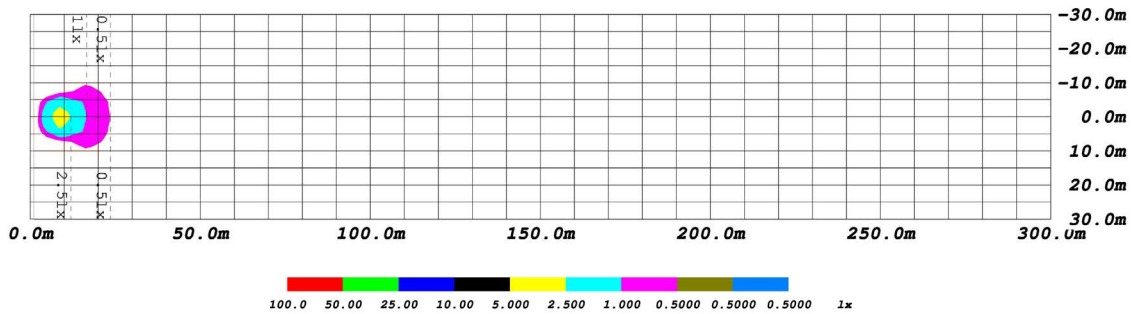

Flood Optic Isolux