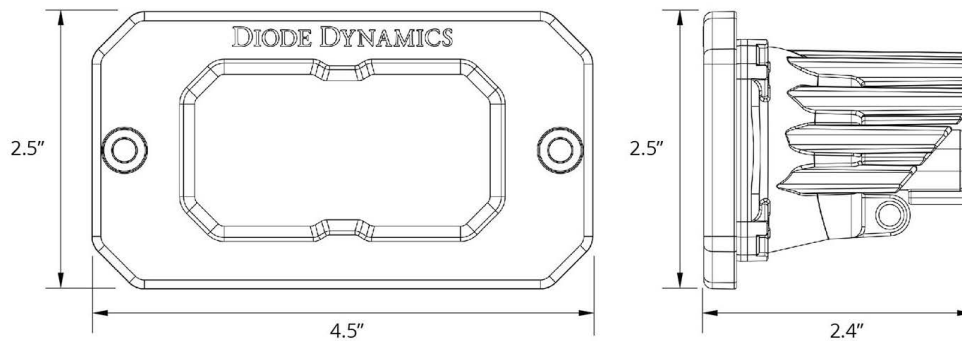

What's Included:

- One (1) or Two (2) Stage Series 2" LED Pods
- One (1) or Two (2) Deutsch-style wire pigtails
- One (1) or Two (2) Mounting brackets and hardware

Dimensions & Weight:

Length: 12.5" **Width:** 5" **Height:** 3.5"

All data and specifications are nominal values and may vary.

PUBLISHED: 1-26-2021

COLORIMETRIC SPECIFICATIONS

YELLOW MAIN BEAM

Spectral Distribution

CHROMATICITY

X=0.4897, Y=0.4954

AMBER BACKLIGHT

Spectral Distribution

CHROMATICITY

X=0.5625, Y=0.4304

PRODUCT DIMENSIONS

PUBLISHED: 1-26-2021

PHOTOMETRIC SPECIFICATIONS

Combo Optic Isolux

Combo Optic Perspective