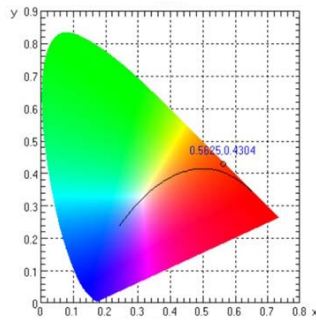

GENERAL SPECIFICATIONS

Optic	Peak Beam Intensity (Candela)	Illuminance (lux @10m)	Measured Output (Lumens)	Raw Output (Lumens)	Output Color
Combo	13,500 cd	135 lux	777 lm	960 lm	Selective Yellow
Flood	315 cd	3 lux	777 lm	960 lm	Selective Yellow
Fog	4,400 cd	44 lux	777 lm	960 lm	Selective Yellow

All data and specifications are nominal values and may vary.

PUBLISHED: 1-26-2021

COLORIMETRIC SPECIFICATIONS

YELLOW MAIN BEAM

Spectral Distribution

CHROMATICITY

X=0.4897, Y=0.4954

AMBER BACKLIGHT

Spectral Distribution

CHROMATICITY

X=0.5625, Y=0.4304

PRODUCT DIMENSIONS

PUBLISHED: 1-26-2021

PHOTOMETRIC SPECIFICATIONS

Combo Optic Isolux

Combo Optic Perspective