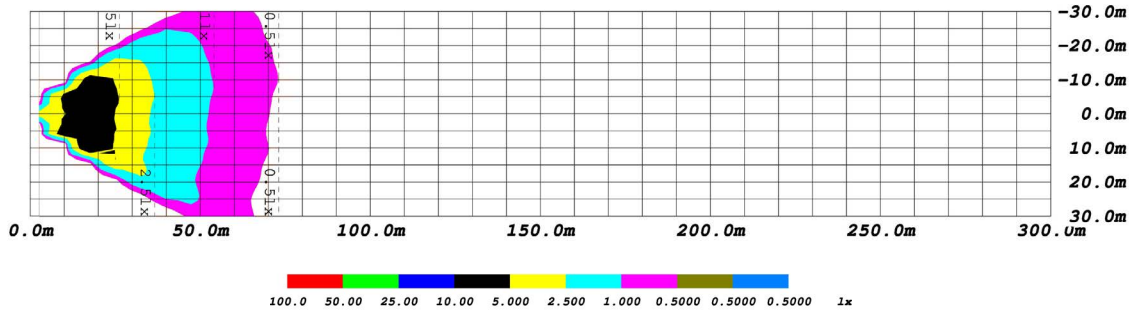

Spectral Distribution

CHROMATICITY

X=0.5625, Y=0.4304

PRODUCT DIMENSIONS

PUBLISHED: 1-26-2021

PHOTOMETRIC SPECIFICATIONS

Combo Optic Isolux

Combo Optic Perspective

Combo Optic Isocandela

Flood Optic Isolux

Flood Optic Perspective

Flood Optic Isocandela

PUBLISHED: 1-26-2021

PHOTOMETRIC SPECIFICATIONS

Fog Optic Isolux

Fog Optic Perspective