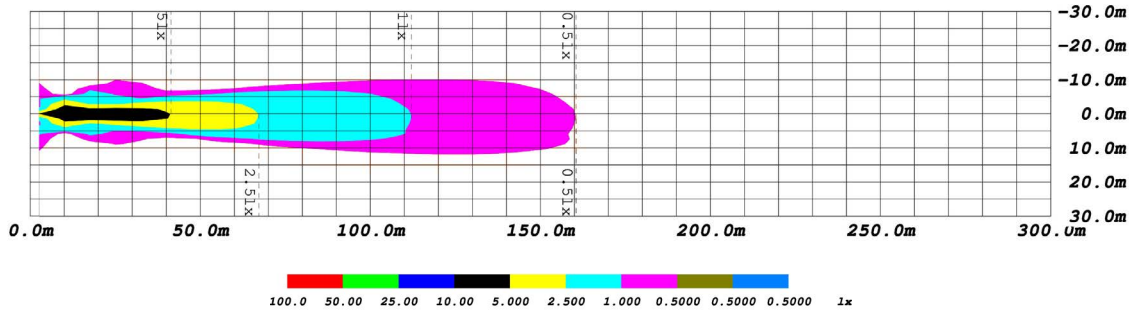

All data and specifications are nominal values and may vary.

PUBLISHED: 1-26-2021

COLORIMETRIC SPECIFICATIONS

YELLOW MAIN BEAM

Spectral Distribution

CHROMATICITY

X=0.4897, Y=0.4954

AMBER BACKLIGHT

Spectral Distribution

CHROMATICITY

X=0.5625, Y=0.4304

PRODUCT DIMENSIONS

PUBLISHED: 1-26-2021

PHOTOMETRIC SPECIFICATIONS

Combo Optic Isolux

Combo Optic Perspective