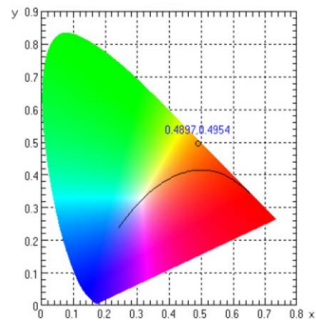

GENERAL SPECIFICATIONS

Optic	Peak Beam Intensity (Candela)	Illuminance (lux @10m)	Measured Output (Lumens)	Raw Output (Lumens)	Output Color
Combo	13,500 cd	135 lux	777 lm	960 lm	Selective Yellow
Flood	315 cd	3 lux	777 lm	960 lm	Selective Yellow
Fog	4,400 cd	44 lux	777 lm	960 lm	Selective Yellow

All data and specifications are nominal values and may vary.

PUBLISHED: 1-26-2021

COLORIMETRIC SPECIFICATIONS

YELLOW MAIN BEAM

Spectral Distribution

CHROMATICITY

X=0.4897, Y=0.4954

AMBER BACKLIGHT

Spectral Distribution

CHROMATICITY

X=0.5625, Y=0.4304

PRODUCT DIMENSIONS

PUBLISHED: 1-26-2021

PHOTOMETRIC SPECIFICATIONS

Combo Optic Isolux

Combo Optic Perspective