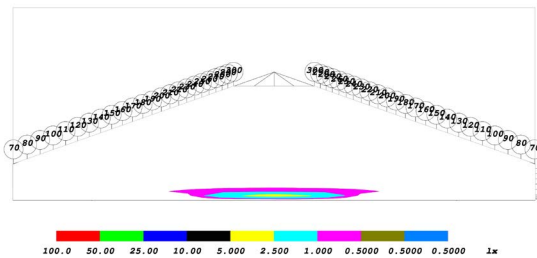

GENERAL SPECIFICATIONS

Optic	Peak Beam Intensity (Candela)	Illuminance (lux @10m)	Measured Output (Lumens)	Raw Output (Lumens)	Output Color
Combo	13,500 cd	135 lux	777 lm	960 lm	Selective Yellow
Flood	315 cd	3 lux	777 lm	960 lm	Selective Yellow
Fog	4,400 cd	44 lux	777 lm	960 lm	Selective Yellow

All data and specifications are nominal values and may vary.

PUBLISHED: 1-26-2021

COLORIMETRIC SPECIFICATIONS

YELLOW MAIN BEAM

Spectral Distribution

CHROMATICITY

X=0.4897, Y=0.4954

AMBER BACKLIGHT

Spectral Distribution

CHROMATICITY

X=0.5625, Y=0.4304

PRODUCT DIMENSIONS

PUBLISHED: 1-26-2021

PHOTOMETRIC SPECIFICATIONS

Combo Optic Isolux

Combo Optic Perspective

Combo Optic Isocandela

Flood Optic Isolux

Flood Optic Perspective

Flood Optic Isocandela

PUBLISHED: 1-26-2021

PHOTOMETRIC SPECIFICATIONS

Fog Optic Isolux

Fog Optic Perspective