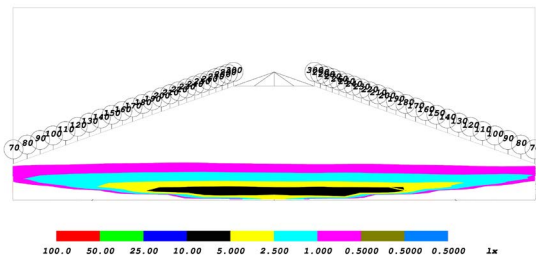

GENERAL SPECIFICATIONS

Optic	Peak Beam Intensity (Candela)	Illuminance (lux @10m)	Measured Output (Lumens)	Raw Output (Lumens)	Output Color
Combo	13,500 cd	135 lux	777 lm	960 lm	Selective Yellow
Flood	315 cd	3 lux	777 lm	960 lm	Selective Yellow
Fog	4,400 cd	44 lux	777 lm	960 lm	Selective Yellow

All data and specifications are nominal values and may vary.

PUBLISHED: 1-26-2021

COLORIMETRIC SPECIFICATIONS

YELLOW MAIN BEAM

Spectral Distribution

CHROMATICITY

X=0.4897, Y=0.4954

AMBER BACKLIGHT

Spectral Distribution

CHROMATICITY

X=0.5625, Y=0.4304

PRODUCT DIMENSIONS

PUBLISHED: 1-26-2021

PHOTOMETRIC SPECIFICATIONS

Combo Optic Isolux

Combo Optic Perspective

Combo Optic Isocandela

Flood Optic Isolux

Flood Optic Perspective

Flood Optic Isocandela

PUBLISHED: 1-26-2021

PHOTOMETRIC SPECIFICATIONS

Fog Optic Isolux

Fog Optic Perspective