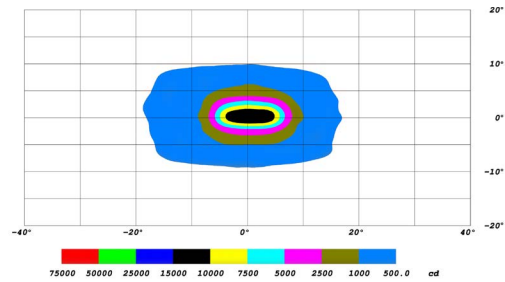

GENERAL SPECIFICATIONS

Optic	Peak Beam Intensity (Candela)	Illuminance (lux @10m)	Measured Output (Lumens)	Raw Output (Lumens)	Output Color
Combo	13,500 cd	135 lux	777 lm	960 lm	Selective Yellow
Flood	315 cd	3 lux	777 lm	960 lm	Selective Yellow
Fog	4,400 cd	44 lux	777 lm	960 lm	Selective Yellow

All data and specifications are nominal values and may vary.

PUBLISHED: 1-26-2021

COLORIMETRIC SPECIFICATIONS

YELLOW MAIN BEAM

Spectral Distribution

CHROMATICITY

X=0.4897, Y=0.4954

AMBER BACKLIGHT

Spectral Distribution

CHROMATICITY

X=0.5625, Y=0.4304

PRODUCT DIMENSIONS

PUBLISHED: 1-26-2021

PHOTOMETRIC SPECIFICATIONS

Combo Optic Isolux

Combo Optic Perspective

Combo Optic Isocandela

Flood Optic Isolux

Flood Optic Perspective

Flood Optic Isocandela

PUBLISHED: 1-26-2021

PHOTOMETRIC SPECIFICATIONS

Fog Optic Isolux

Fog Optic Perspective