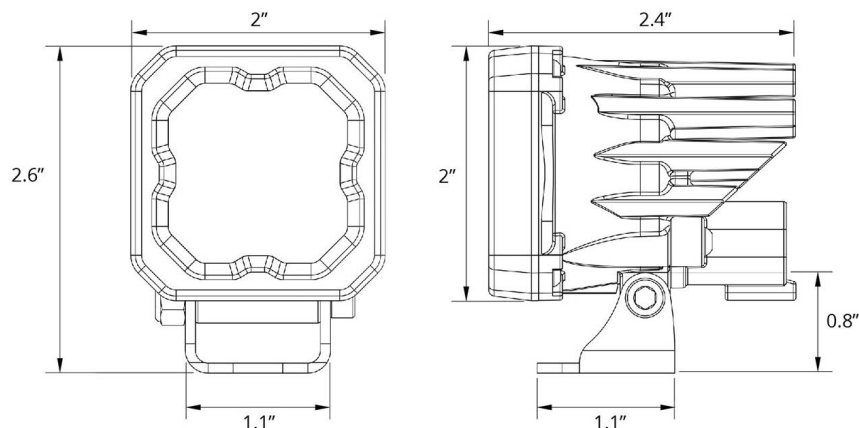

### Dimensions & Weight:

**Length:** 7.5" **Width:** 4.5" **Height:** 3"

**Weight:** 0.7 lbs (single), 1.2 lbs (pair)

SKUs: Append "S" to the end of each SKU for single and "P" for pair

DD6443 SSC1 Sport Yellow Wide Standard ABL

## COLORIMETRIC SPECIFICATIONS

**YELLOW MAIN BEAM**

Spectral Distribution

**CHROMATICITY**

X=0.4890, Y=0.4962

**AMBER BACKLIGHT**

Spectral Distribution

**CHROMATICITY**

X=0.5615, Y=0.4306

## PRODUCT DIMENSIONS

PUBLISHED: 1-10-2022

PHOTOMETRIC SPECIFICATIONS

Wide Optic Isolux

Wide Optic Perspective

Wide Optic Isocandela

Flood Optic Isolux

Flood Optic Perspective