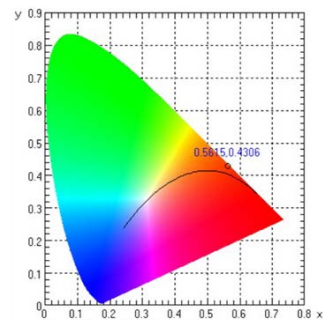

## GENERAL SPECIFICATIONS

Optic	Peak Beam Intensity (Candela)	Illuminance (lux @10m)	Measured Output (Lumens)	Raw Output (Lumens)	Output Color
Wide	2,400 cd	24 lux	1,000 lm	1,305 lm	Selective Yellow
Flood	380 cd	4 lux	1,000 lm	1,305 lm	Selective Yellow
Spot	43,200 cd	432 lux	1,000 lm	1,305 lm	Selective Yellow

## COLORIMETRIC SPECIFICATIONS

**YELLOW MAIN BEAM**

Spectral Distribution

**CHROMATICITY**

X=0.4890, Y=0.4962

**AMBER BACKLIGHT**

Spectral Distribution

**CHROMATICITY**