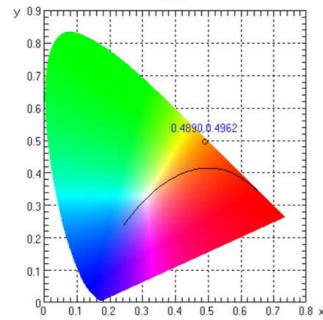

## GENERAL SPECIFICATIONS

Optic	Peak Beam Intensity (Candela)	Illuminance (lux @10m)	Measured Output (Lumens)	Raw Output (Lumens)	Output Color
Wide	2,400 cd	24 lux	1,000 lm	1,305 lm	Selective Yellow
Flood	380 cd	4 lux	1,000 lm	1,305 lm	Selective Yellow
Spot	43,200 cd	432 lux	1,000 lm	1,305 lm	Selective Yellow

DD6448 SSC1 Sport Yellow Flood Standard ABL

DD6453 SSC1 Sport Yellow Spot Standard ABL

All data and specifications are nominal values and may vary.

**PUBLISHED: 1-10-2022**

## COLORIMETRIC SPECIFICATIONS

**YELLOW MAIN BEAM**

Spectral Distribution

**CHROMATICITY**

X=0.4890, Y=0.4962

**AMBER BACKLIGHT**

Spectral Distribution

**CHROMATICITY**