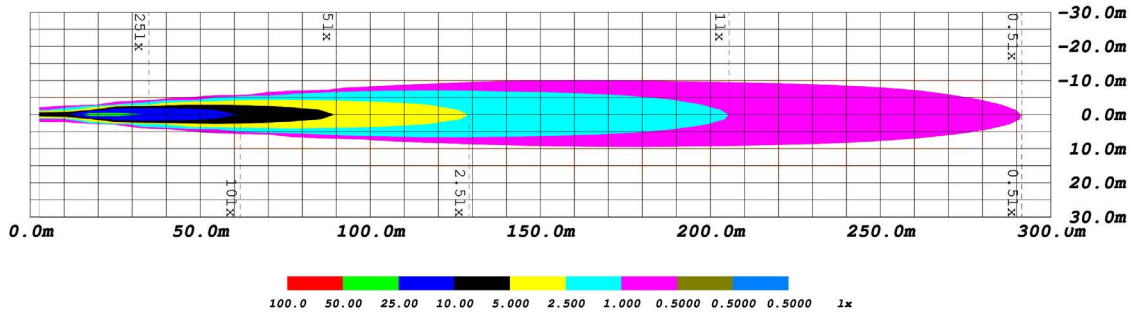

PHOTOMETRIC SPECIFICATIONS (cont.)

Spot Optic Isolux