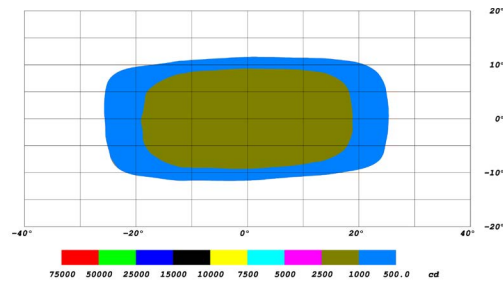

## GENERAL SPECIFICATIONS

Optic	Peak Beam Intensity (Candela)	Illuminance (lux @10m)	Measured Output (Lumens)	Raw Output (Lumens)	Output Color
Wide	2,400 cd	24 lux	1,000 lm	1,305 lm	Selective Yellow
Flood	380 cd	4 lux	1,000 lm	1,305 lm	Selective Yellow
Spot	43,200 cd	432 lux	1,000 lm	1,305 lm	Selective Yellow

## COLORIMETRIC SPECIFICATIONS

**YELLOW MAIN BEAM**

Spectral Distribution

**CHROMATICITY**

X=0.4890, Y=0.4962

**AMBER BACKLIGHT**

Spectral Distribution

**CHROMATICITY**

X=0.5615, Y=0.4306

## PRODUCT DIMENSIONS

PUBLISHED: 1-10-2022

PHOTOMETRIC SPECIFICATIONS

Wide Optic Isolux

Wide Optic Perspective

Wide Optic Isocandela

Flood Optic Isolux

Flood Optic Perspective