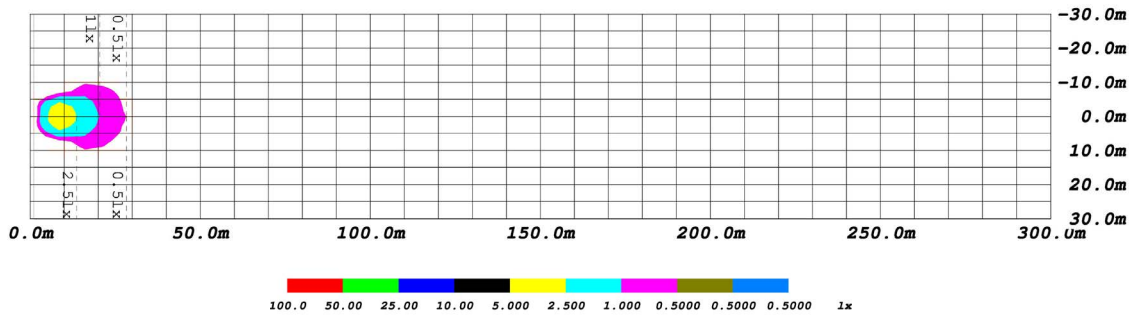

## COLORIMETRIC SPECIFICATIONS

**YELLOW MAIN BEAM**

Spectral Distribution

**CHROMATICITY**

X=0.4890, Y=0.4962

**AMBER BACKLIGHT**

Spectral Distribution

**CHROMATICITY**

## PRODUCT DIMENSIONS

PUBLISHED: 1-10-2022

PHOTOMETRIC SPECIFICATIONS

Wide Optic Isolux

Wide Optic Perspective

Wide Optic Isocandela

Flood Optic Isolux

Flood Optic Perspective