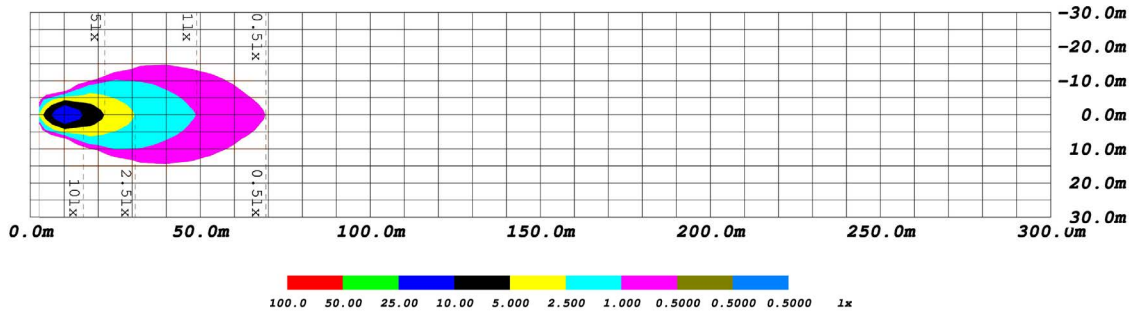

## COLORIMETRIC SPECIFICATIONS

**YELLOW MAIN BEAM**

Spectral Distribution

**CHROMATICITY**

X=0.4890, Y=0.4962

**AMBER BACKLIGHT**

Spectral Distribution

**CHROMATICITY**

X=0.5615, Y=0.4306

## PRODUCT DIMENSIONS

PUBLISHED: 1-10-2022

PHOTOMETRIC SPECIFICATIONS

Wide Optic Isolux

Wide Optic Perspective

Wide Optic Isocandela

Flood Optic Isolux

Flood Optic Perspective