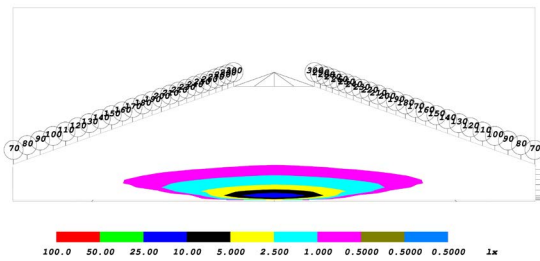

## GENERAL SPECIFICATIONS

Optic	Peak Beam Intensity (Candela)	Illuminance (lux @10m)	Measured Output (Lumens)	Raw Output (Lumens)	Output Color
Wide	2,400 cd	24 lux	1,000 lm	1,305 lm	Selective Yellow
Flood	380 cd	4 lux	1,000 lm	1,305 lm	Selective Yellow
Spot	43,200 cd	432 lux	1,000 lm	1,305 lm	Selective Yellow

## COLORIMETRIC SPECIFICATIONS

**YELLOW MAIN BEAM**

Spectral Distribution

**CHROMATICITY**

X=0.4890, Y=0.4962

**AMBER BACKLIGHT**

Spectral Distribution

**CHROMATICITY**

X=0.5615, Y=0.4306

## PRODUCT DIMENSIONS

PUBLISHED: 1-10-2022

PHOTOMETRIC SPECIFICATIONS

Wide Optic Isolux

Wide Optic Perspective

Wide Optic Isocandela

Flood Optic Isolux

Flood Optic Perspective