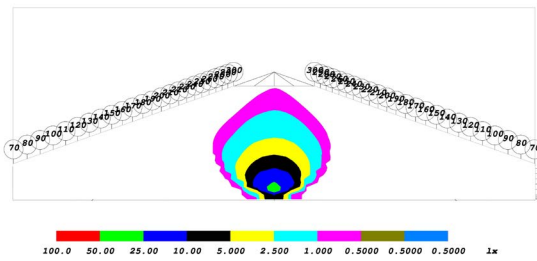

## COLORIMETRIC SPECIFICATIONS

**YELLOW MAIN BEAM**

Spectral Distribution

**CHROMATICITY**

X=0.4890, Y=0.4962

**AMBER BACKLIGHT**

Spectral Distribution

**CHROMATICITY**

## PRODUCT DIMENSIONS

PUBLISHED: 1-10-2022

PHOTOMETRIC SPECIFICATIONS

Wide Optic Isolux

Wide Optic Perspective

Wide Optic Isocandela

Flood Optic Isolux

Flood Optic Perspective

## PHOTOMETRIC SPECIFICATIONS (cont.)

Spot Optic Isolux

Spot Optic Perspective

Spot Optic Isocandela