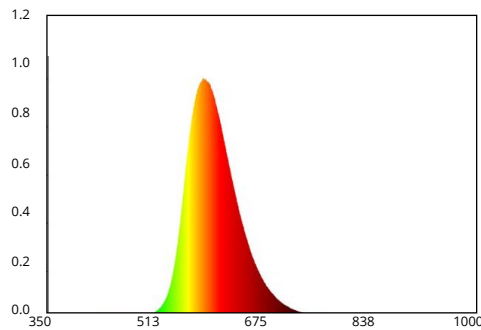

## GENERAL SPECIFICATIONS

Optic	Peak Beam Intensity (Candela)	Illuminance (lux @10m)	Measured Output (Lumens)	Raw Output (Lumens)	Output Color
Wide	2,400 cd	24 lux	1,000 lm	1,305 lm	Selective Yellow
Flood	380 cd	4 lux	1,000 lm	1,305 lm	Selective Yellow
Spot	43,200 cd	432 lux	1,000 lm	1,305 lm	Selective Yellow

## COLORIMETRIC SPECIFICATIONS

**YELLOW MAIN BEAM**

Spectral Distribution

**CHROMATICITY**

X=0.4890, Y=0.4962

**AMBER BACKLIGHT**

Spectral Distribution

**CHROMATICITY**

X=0.5615, Y=0.4306