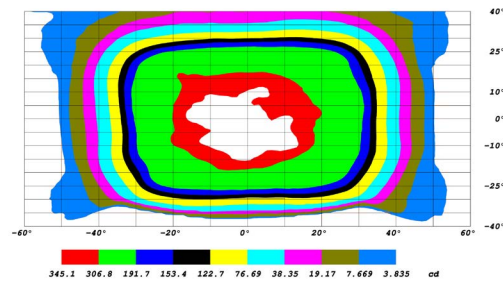

Flood Optic Isocandela