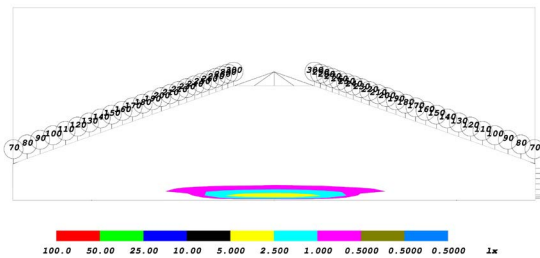

## GENERAL SPECIFICATIONS

Optic	Peak Beam Intensity (Candela)	Illuminance (lux @10m)	Measured Output (Lumens)	Raw Output (Lumens)	Output Color
Wide	2,400 cd	24 lux	1,000 lm	1,305 lm	Selective Yellow
Flood	380 cd	4 lux	1,000 lm	1,305 lm	Selective Yellow
Spot	43,200 cd	432 lux	1,000 lm	1,305 lm	Selective Yellow

## COLORIMETRIC SPECIFICATIONS

**YELLOW MAIN BEAM**

Spectral Distribution

**CHROMATICITY**

X=0.4890, Y=0.4962

**AMBER BACKLIGHT**

Spectral Distribution

**CHROMATICITY**

X=0.5615, Y=0.4306

## PRODUCT DIMENSIONS

PUBLISHED: 1-10-2022

PHOTOMETRIC SPECIFICATIONS

Wide Optic Isolux

Wide Optic Perspective

Wide Optic Isocandela

Flood Optic Isolux

Flood Optic Perspective