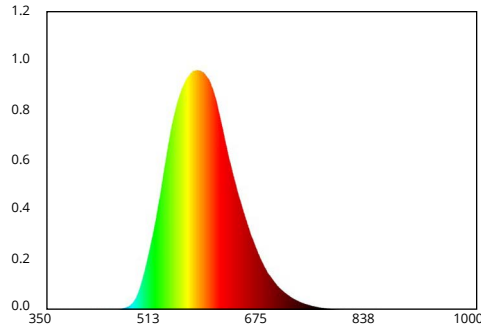

## GENERAL SPECIFICATIONS

Optic	Peak Beam Intensity (Candela)	Illuminance (lux @10m)	Measured Output (Lumens)	Raw Output (Lumens)	Output Color
Wide	2,400 cd	24 lux	1,000 lm	1,305 lm	Selective Yellow
Flood	380 cd	4 lux	1,000 lm	1,305 lm	Selective Yellow
Spot	43,200 cd	432 lux	1,000 lm	1,305 lm	Selective Yellow

DD6448 SSC1 Sport Yellow Flood Standard ABL

DD6453 SSC1 Sport Yellow Spot Standard ABL

All data and specifications are nominal values and may vary.

**PUBLISHED: 1-10-2022**

## COLORIMETRIC SPECIFICATIONS

**YELLOW MAIN BEAM**

Spectral Distribution

**CHROMATICITY**

X=0.4890, Y=0.4962

**AMBER BACKLIGHT**

Spectral Distribution

**CHROMATICITY**