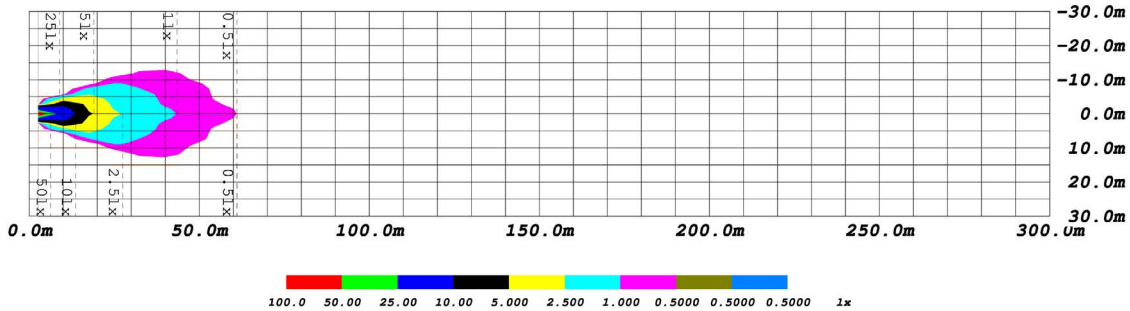

## PRODUCT DIMENSIONS

PUBLISHED: 2-24-2021

PHOTOMETRIC SPECIFICATIONS

Driving Optic Isolux

Driving Optic Perspective

Driving Optic Isocandela

Fog Optic Isolux

Fog Optic Perspective

Fog Optic Isocandela

PUBLISHED: 2-24-2021

PHOTOMETRIC SPECIFICATIONS (cont.)

Flood Optic Isolux

Flood Optic Perspective

Flood Optic Isocandela

Spot Optic Isolux

Spot Optic Perspective