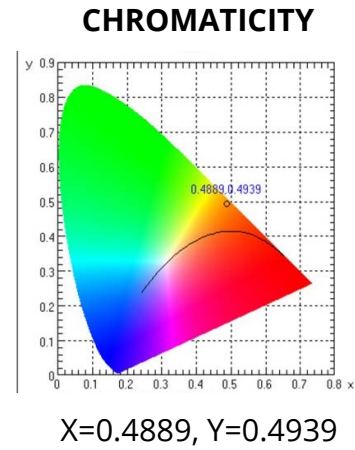

COLORIMETRIC SPECIFICATIONS