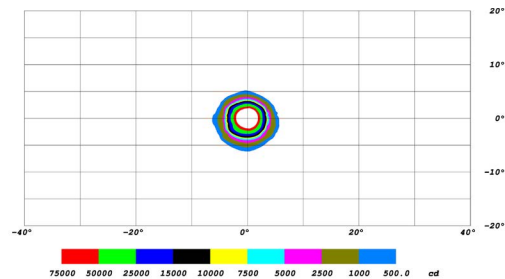

Spot Optic Isocandela