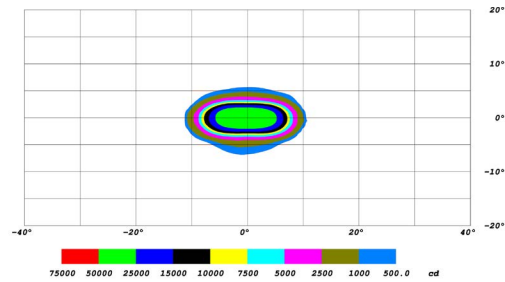

## GENERAL SPECIFICATIONS

Optic	Peak Beam Intensity (Candela)	Illuminance (lux @10m)	Measured Output (Lumens)	Raw Output (Lumens)	Output Color
Driving	53,500 cd	535 lux	1,300 lm	1,930 lm	Selective Yellow
Flood	1,600 cd	16 lux	1,300 lm	1,930 lm	Selective Yellow
Fog	9,050 cd	91 lux	1,300 lm	1,930 lm	Selective Yellow
Spot	149,000 cd	1,490 lux	1,300 lm	1,930 lm	Selective Yellow

## COLORIMETRIC SPECIFICATIONS

## PRODUCT DIMENSIONS

PUBLISHED: 2-24-2021

PHOTOMETRIC SPECIFICATIONS

Driving Optic Isolux

Driving Optic Perspective

Driving Optic Isocandela

Fog Optic Isolux

Fog Optic Perspective

Fog Optic Isocandela

PUBLISHED: 2-24-2021

PHOTOMETRIC SPECIFICATIONS (cont.)

Flood Optic Isolux

Flood Optic Perspective

Flood Optic Isocandela

Spot Optic Isolux

Spot Optic Perspective