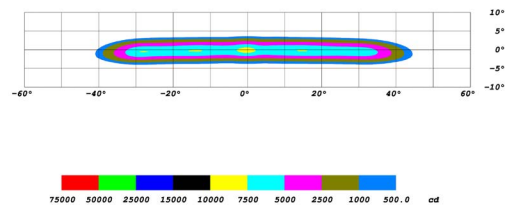

## GENERAL SPECIFICATIONS

Optic	Peak Beam Intensity (Candela)	Illuminance (lux @10m)	Measured Output (Lumens)	Raw Output (Lumens)	Output Color
Driving	53,500 cd	535 lux	1,300 lm	1,930 lm	Selective Yellow
Flood	1,600 cd	16 lux	1,300 lm	1,930 lm	Selective Yellow
Fog	9,050 cd	91 lux	1,300 lm	1,930 lm	Selective Yellow
Spot	149,000 cd	1,490 lux	1,300 lm	1,930 lm	Selective Yellow

## COLORIMETRIC SPECIFICATIONS

## PRODUCT DIMENSIONS

PUBLISHED: 2-24-2021

PHOTOMETRIC SPECIFICATIONS

Driving Optic Isolux

Driving Optic Perspective

Driving Optic Isocandela

Fog Optic Isolux

Fog Optic Perspective

Fog Optic Isocandela

PUBLISHED: 2-24-2021

PHOTOMETRIC SPECIFICATIONS (cont.)

Flood Optic Isolux

Flood Optic Perspective

Flood Optic Isocandela

Spot Optic Isolux

Spot Optic Perspective