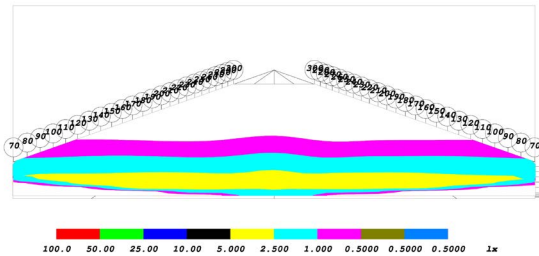

## GENERAL SPECIFICATIONS

Optic	Peak Beam Intensity (Candela)	Illuminance (lux @10m)	Measured Output (Lumens)	Raw Output (Lumens)	Output Color
Driving	53,500 cd	535 lux	1,300 lm	1,930 lm	Selective Yellow
Flood	1,600 cd	16 lux	1,300 lm	1,930 lm	Selective Yellow
Fog	9,050 cd	91 lux	1,300 lm	1,930 lm	Selective Yellow
Spot	149,000 cd	1,490 lux	1,300 lm	1,930 lm	Selective Yellow

## COLORIMETRIC SPECIFICATIONS

## PRODUCT DIMENSIONS

PUBLISHED: 2-24-2021

PHOTOMETRIC SPECIFICATIONS

Driving Optic Isolux

Driving Optic Perspective

Driving Optic Isocandela

Fog Optic Isolux

Fog Optic Perspective

Fog Optic Isocandela

PUBLISHED: 2-24-2021

PHOTOMETRIC SPECIFICATIONS (cont.)

Flood Optic Isolux

Flood Optic Perspective

Flood Optic Isocandela

Spot Optic Isolux

Spot Optic Perspective