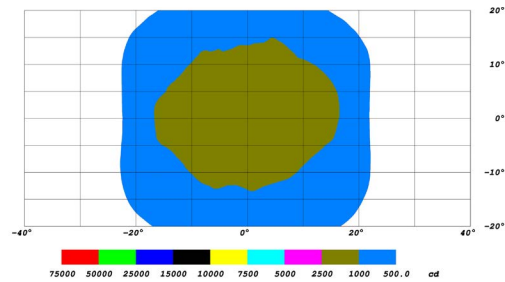

## COLORIMETRIC SPECIFICATIONS

## PRODUCT DIMENSIONS

PUBLISHED: 2-24-2021

PHOTOMETRIC SPECIFICATIONS

Driving Optic Isolux

Driving Optic Perspective

Driving Optic Isocandela

Fog Optic Isolux

Fog Optic Perspective

Fog Optic Isocandela

PUBLISHED: 2-24-2021

PHOTOMETRIC SPECIFICATIONS (cont.)

Flood Optic Isolux

Flood Optic Perspective

Flood Optic Isocandela

Spot Optic Isolux

Spot Optic Perspective