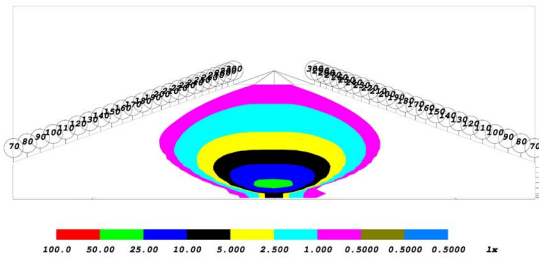

## COLORIMETRIC SPECIFICATIONS

## PRODUCT DIMENSIONS

PUBLISHED: 2-24-2021

PHOTOMETRIC SPECIFICATIONS

Driving Optic Isolux

Driving Optic Perspective

Driving Optic Isocandela

Fog Optic Isolux

Fog Optic Perspective

Fog Optic Isocandela

PUBLISHED: 2-24-2021

PHOTOMETRIC SPECIFICATIONS (cont.)

Flood Optic Isolux

Flood Optic Perspective

Flood Optic Isocandela

Spot Optic Isolux

Spot Optic Perspective