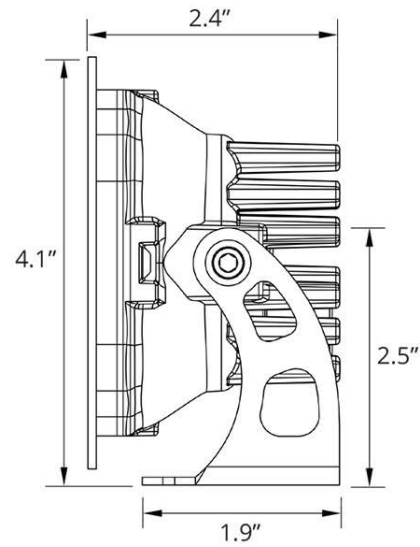

### Dimensions & Weight:

**Length:** 14.5" **Width:** 10" **Height:** 5"

**Weight:** 2.5 lbs (single), 3.5 lbs (pair)

SKUs: Append "S" to the end of each SKU for single and "P" for pair

DD6140 Stage Series 3" Sport Yellow Driving Round  
DD6141 Stage Series 3" Sport Yellow Flood Round

## PRODUCT DIMENSIONS

PUBLISHED: 2-24-2021

PHOTOMETRIC SPECIFICATIONS

Driving Optic Isolux

Driving Optic Perspective

Driving Optic Isocandela

Fog Optic Isolux

Fog Optic Perspective