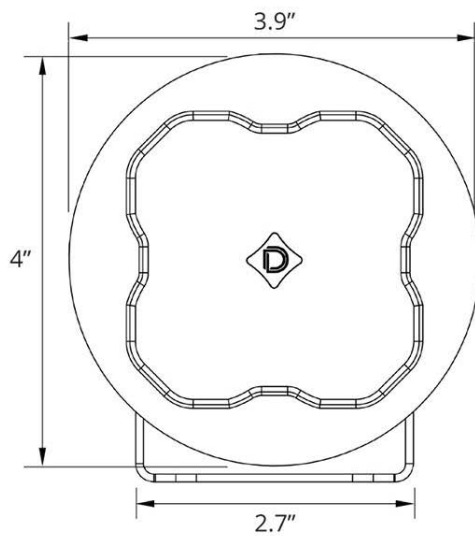

### Dimensions & Weight:

**Length:** 14.5" **Width:** 10" **Height:** 5"

**Weight:** 2.5 lbs (single), 3.5 lbs (pair)

SKUs: Append "S" to the end of each SKU for single and "P" for pair

DD6140 Stage Series 3" Sport Yellow Driving Round  
DD6141 Stage Series 3" Sport Yellow Flood Round

## PRODUCT DIMENSIONS

PUBLISHED: 2-24-2021

PHOTOMETRIC SPECIFICATIONS

Driving Optic Isolux

Driving Optic Perspective

Driving Optic Isocandela

Fog Optic Isolux

Fog Optic Perspective