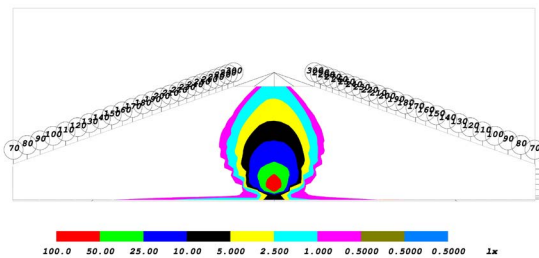

## GENERAL SPECIFICATIONS

Optic	Peak Beam Intensity (Candela)	Illuminance (lux @10m)	Measured Output (Lumens)	Raw Output (Lumens)	Output Color
Driving	53,500 cd	535 lux	1,300 lm	1,930 lm	Selective Yellow
Flood	1,600 cd	16 lux	1,300 lm	1,930 lm	Selective Yellow
Fog	9,050 cd	91 lux	1,300 lm	1,930 lm	Selective Yellow
Spot	149,000 cd	1,490 lux	1,300 lm	1,930 lm	Selective Yellow

## PRODUCT DIMENSIONS

PUBLISHED: 2-24-2021

PHOTOMETRIC SPECIFICATIONS

Driving Optic Isolux

Driving Optic Perspective

Driving Optic Isocandela

Fog Optic Isolux

Fog Optic Perspective

Fog Optic Isocandela

PUBLISHED: 2-24-2021

PHOTOMETRIC SPECIFICATIONS (cont.)

Flood Optic Isolux

Flood Optic Perspective

Flood Optic Isocandela

Spot Optic Isolux

Spot Optic Perspective