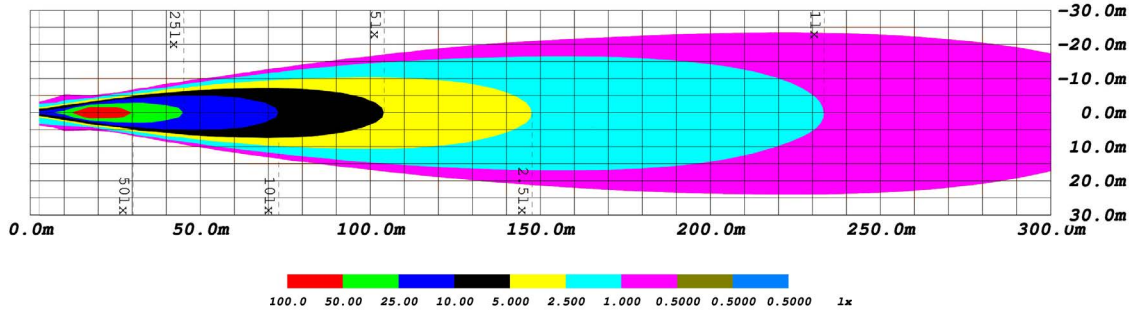

COLORIMETRIC SPECIFICATIONS

PRODUCT DIMENSIONS

PUBLISHED: 2-24-2021

PHOTOMETRIC SPECIFICATIONS

Driving Optic Isolux

Driving Optic Perspective

Driving Optic Isocandela

Fog Optic Isolux

Fog Optic Perspective

Fog Optic Isocandela

PUBLISHED: 2-24-2021

PHOTOMETRIC SPECIFICATIONS (cont.)

Combo Optic Isolux

Combo Optic Perspective

Combo Optic Isocandela

Flood Optic Isolux