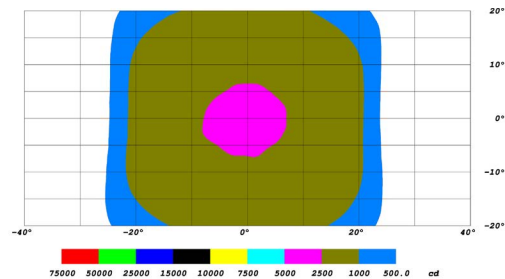

GENERAL SPECIFICATIONS

Optic	Peak Beam Intensity (Candela)	Illuminance (lux @10m)	Measured Output (Lumens)	Raw Output (Lumens)	Output Color
Driving	60,900 cd	609 lux	2,700 lm	5,220 lm	Selective Yellow
Flood	2,850 cd	29 lux	2,700 lm	5,220 lm	Selective Yellow
Fog	10,900 cd	109 lux	2,700 lm	5,220 lm	Selective Yellow
Combo	33,406 cd	334 lux	2,700 lm	5,220 lm	Selective Yellow
Spot	118,500 cd	1,185 lux	2,700 lm	5,220 lm	Selective Yellow

COLORIMETRIC SPECIFICATIONS

PRODUCT DIMENSIONS

PUBLISHED: 2-24-2021

PHOTOMETRIC SPECIFICATIONS

Driving Optic Isolux

Driving Optic Perspective

Driving Optic Isocandela

Fog Optic Isolux

Fog Optic Perspective

Fog Optic Isocandela

PUBLISHED: 2-24-2021

PHOTOMETRIC SPECIFICATIONS (cont.)

Combo Optic Isolux

Combo Optic Perspective

Combo Optic Isocandela

Flood Optic Isolux

Flood Optic Perspective

Flood Optic Isocandela

PUBLISHED: 2-24-2021

PHOTOMETRIC SPECIFICATIONS (cont.)

Spot Optic Isolux

Spot Optic Perspective

Spot Optic Isocandela