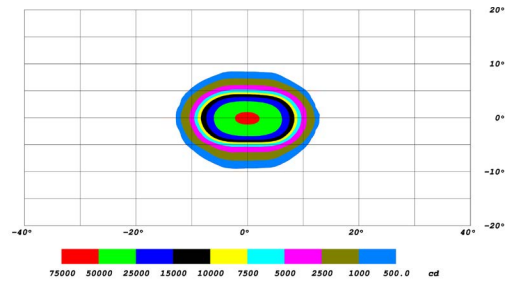

GENERAL SPECIFICATIONS

Optic	Peak Beam Intensity (Candela)	Illuminance (lux @10m)	Measured Output (Lumens)	Raw Output (Lumens)	Output Color
Driving	60,900 cd	609 lux	2,700 lm	5,220 lm	Selective Yellow
Flood	2,850 cd	29 lux	2,700 lm	5,220 lm	Selective Yellow
Fog	10,900 cd	109 lux	2,700 lm	5,220 lm	Selective Yellow
Combo	33,406 cd	334 lux	2,700 lm	5,220 lm	Selective Yellow
Spot	118,500 cd	1,185 lux	2,700 lm	5,220 lm	Selective Yellow

COLORIMETRIC SPECIFICATIONS

PRODUCT DIMENSIONS

PUBLISHED: 2-24-2021

PHOTOMETRIC SPECIFICATIONS

Driving Optic Isolux

Driving Optic Perspective

Driving Optic Isocandela

Fog Optic Isolux

Fog Optic Perspective

Fog Optic Isocandela

PUBLISHED: 2-24-2021

PHOTOMETRIC SPECIFICATIONS (cont.)

Combo Optic Isolux

Combo Optic Perspective

Combo Optic Isocandela

Flood Optic Isolux

Flood Optic Perspective

Flood Optic Isocandela

PUBLISHED: 2-24-2021

PHOTOMETRIC SPECIFICATIONS (cont.)

Spot Optic Isolux

Spot Optic Perspective

Spot Optic Isocandela