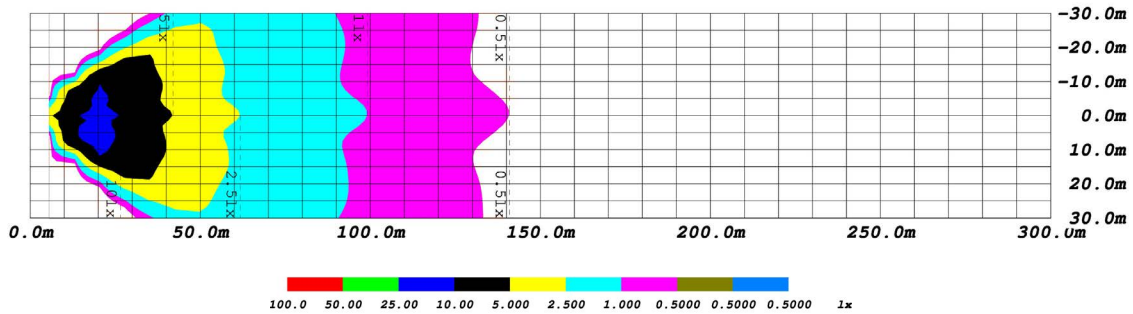

COLORIMETRIC SPECIFICATIONS

PRODUCT DIMENSIONS

PUBLISHED: 2-24-2021

PHOTOMETRIC SPECIFICATIONS

Driving Optic Isolux

Driving Optic Perspective

Driving Optic Isocandela

Fog Optic Isolux

Fog Optic Perspective

Fog Optic Isocandela

PUBLISHED: 2-24-2021

PHOTOMETRIC SPECIFICATIONS (cont.)

Combo Optic Isolux

Combo Optic Perspective

Combo Optic Isocandela

Flood Optic Isolux