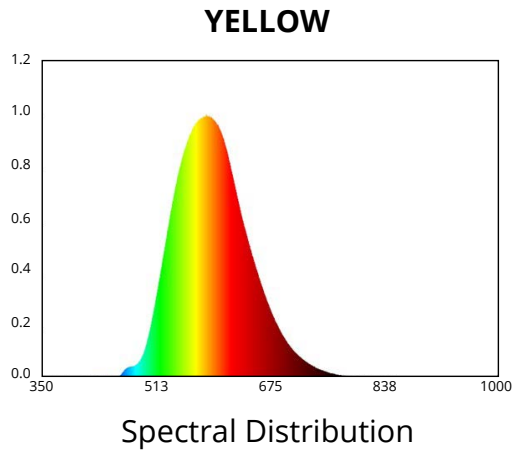

COLORIMETRIC SPECIFICATIONS