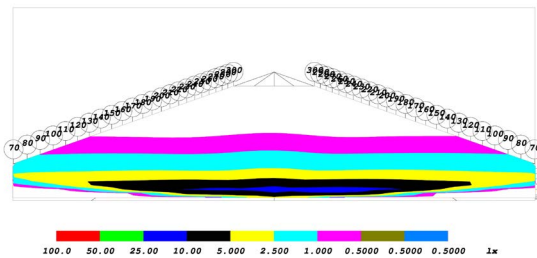

GENERAL SPECIFICATIONS

Optic	Peak Beam Intensity (Candela)	Illuminance (lux @10m)	Measured Output (Lumens)	Raw Output (Lumens)	Output Color
Driving	60,900 cd	609 lux	2,700 lm	5,220 lm	Selective Yellow
Flood	2,850 cd	29 lux	2,700 lm	5,220 lm	Selective Yellow
Fog	10,900 cd	109 lux	2,700 lm	5,220 lm	Selective Yellow
Combo	33,406 cd	334 lux	2,700 lm	5,220 lm	Selective Yellow
Spot	118,500 cd	1,185 lux	2,700 lm	5,220 lm	Selective Yellow

COLORIMETRIC SPECIFICATIONS

PRODUCT DIMENSIONS

PUBLISHED: 2-24-2021

PHOTOMETRIC SPECIFICATIONS

Driving Optic Isolux

Driving Optic Perspective

Driving Optic Isocandela

Fog Optic Isolux

Fog Optic Perspective

Fog Optic Isocandela

PUBLISHED: 2-24-2021

PHOTOMETRIC SPECIFICATIONS (cont.)

Combo Optic Isolux

Combo Optic Perspective

Combo Optic Isocandela

Flood Optic Isolux

Flood Optic Perspective

Flood Optic Isocandela

PUBLISHED: 2-24-2021

PHOTOMETRIC SPECIFICATIONS (cont.)

Spot Optic Isolux

Spot Optic Perspective

Spot Optic Isocandela