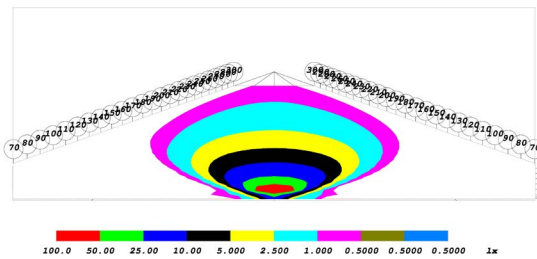

GENERAL SPECIFICATIONS

Optic	Peak Beam Intensity (Candela)	Illuminance (lux @10m)	Measured Output (Lumens)	Raw Output (Lumens)	Output Color
Driving	60,900 cd	609 lux	2,700 lm	5,220 lm	Selective Yellow
Flood	2,850 cd	29 lux	2,700 lm	5,220 lm	Selective Yellow
Fog	10,900 cd	109 lux	2,700 lm	5,220 lm	Selective Yellow
Combo	33,406 cd	334 lux	2,700 lm	5,220 lm	Selective Yellow
Spot	118,500 cd	1,185 lux	2,700 lm	5,220 lm	Selective Yellow

COLORIMETRIC SPECIFICATIONS

PRODUCT DIMENSIONS

PUBLISHED: 2-24-2021

PHOTOMETRIC SPECIFICATIONS

Driving Optic Isolux

Driving Optic Perspective

Driving Optic Isocandela

Fog Optic Isolux

Fog Optic Perspective

Fog Optic Isocandela

PUBLISHED: 2-24-2021

PHOTOMETRIC SPECIFICATIONS (cont.)

Combo Optic Isolux

Combo Optic Perspective

Combo Optic Isocandela

Flood Optic Isolux

Flood Optic Perspective

Flood Optic Isocandela

PUBLISHED: 2-24-2021

PHOTOMETRIC SPECIFICATIONS (cont.)

Spot Optic Isolux

Spot Optic Perspective

Spot Optic Isocandela