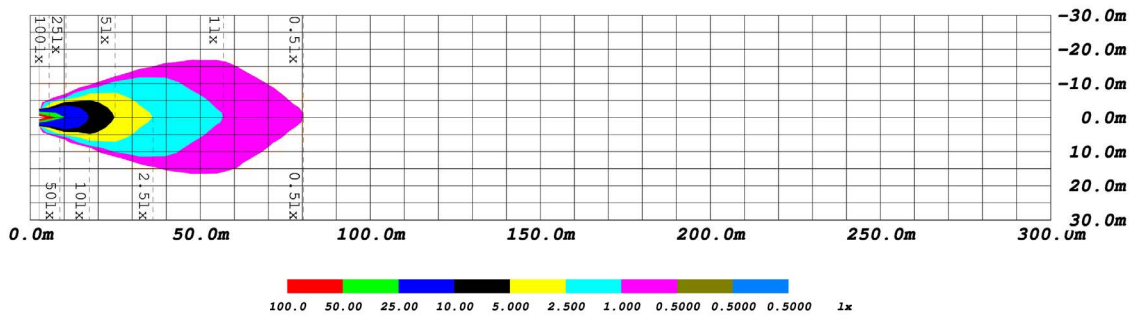

COLORIMETRIC SPECIFICATIONS

PRODUCT DIMENSIONS

PUBLISHED: 2-24-2021

PHOTOMETRIC SPECIFICATIONS

Driving Optic Isolux

Driving Optic Perspective

Driving Optic Isocandela

Fog Optic Isolux

Fog Optic Perspective

Fog Optic Isocandela

PUBLISHED: 2-24-2021

PHOTOMETRIC SPECIFICATIONS (cont.)

Combo Optic Isolux

Combo Optic Perspective

Combo Optic Isocandela

Flood Optic Isolux

Flood Optic Perspective

Flood Optic Isocandela

PUBLISHED: 2-24-2021

PHOTOMETRIC SPECIFICATIONS (cont.)

Spot Optic Isolux

Spot Optic Perspective

Spot Optic Isocandela