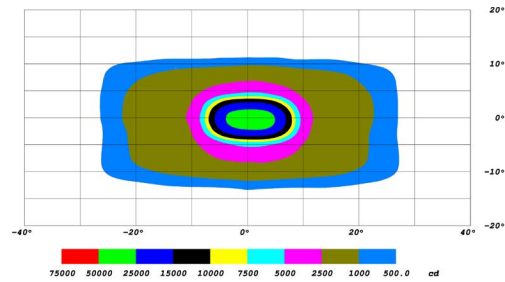

GENERAL SPECIFICATIONS

Optic	Peak Beam Intensity (Candela)	Illuminance (lux @10m)	Measured Output (Lumens)	Raw Output (Lumens)	Output Color
Driving	60,900 cd	609 lux	2,700 lm	5,220 lm	Selective Yellow
Flood	2,850 cd	29 lux	2,700 lm	5,220 lm	Selective Yellow
Fog	10,900 cd	109 lux	2,700 lm	5,220 lm	Selective Yellow
Combo	33,406 cd	334 lux	2,700 lm	5,220 lm	Selective Yellow
Spot	118,500 cd	1,185 lux	2,700 lm	5,220 lm	Selective Yellow

COLORIMETRIC SPECIFICATIONS

PRODUCT DIMENSIONS

PUBLISHED: 2-24-2021

PHOTOMETRIC SPECIFICATIONS

Driving Optic Isolux

Driving Optic Perspective

Driving Optic Isocandela

Fog Optic Isolux

Fog Optic Perspective

Fog Optic Isocandela

PUBLISHED: 2-24-2021

PHOTOMETRIC SPECIFICATIONS (cont.)

Combo Optic Isolux

Combo Optic Perspective

Combo Optic Isocandela

Flood Optic Isolux

Flood Optic Perspective

Flood Optic Isocandela

PUBLISHED: 2-24-2021

PHOTOMETRIC SPECIFICATIONS (cont.)

Spot Optic Isolux

Spot Optic Perspective

Spot Optic Isocandela