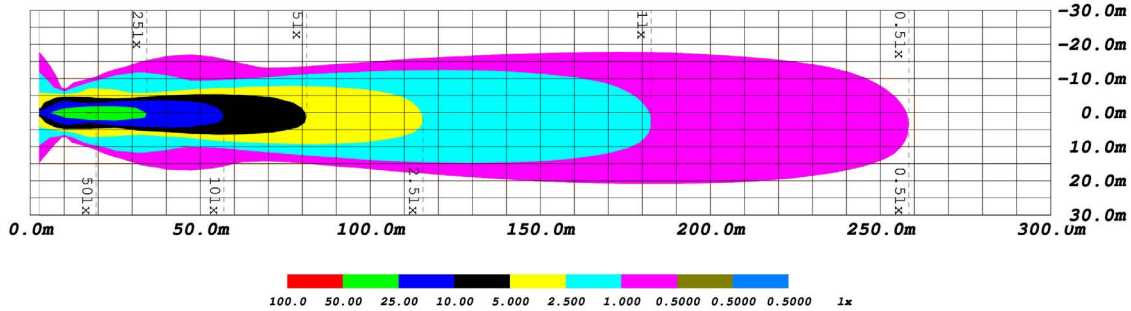

COLORIMETRIC SPECIFICATIONS

PRODUCT DIMENSIONS

PUBLISHED: 2-24-2021

PHOTOMETRIC SPECIFICATIONS

Driving Optic Isolux

Driving Optic Perspective

Driving Optic Isocandela

Fog Optic Isolux

Fog Optic Perspective

Fog Optic Isocandela

PUBLISHED: 2-24-2021

PHOTOMETRIC SPECIFICATIONS (cont.)

Combo Optic Isolux

Combo Optic Perspective

Combo Optic Isocandela

Flood Optic Isolux

Flood Optic Perspective

Flood Optic Isocandela

PUBLISHED: 2-24-2021

PHOTOMETRIC SPECIFICATIONS (cont.)

Spot Optic Isolux

Spot Optic Perspective

Spot Optic Isocandela