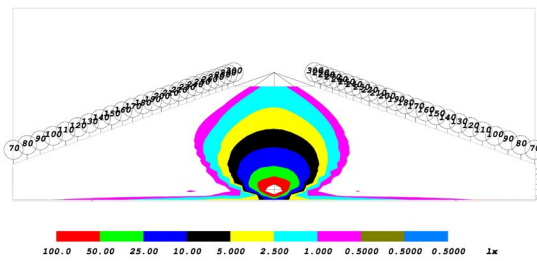

GENERAL SPECIFICATIONS

Optic	Peak Beam Intensity (Candela)	Illuminance (lux @10m)	Measured Output (Lumens)	Raw Output (Lumens)	Output Color
Driving	60,900 cd	609 lux	2,700 lm	5,220 lm	Selective Yellow
Flood	2,850 cd	29 lux	2,700 lm	5,220 lm	Selective Yellow
Fog	10,900 cd	109 lux	2,700 lm	5,220 lm	Selective Yellow
Combo	33,406 cd	334 lux	2,700 lm	5,220 lm	Selective Yellow
Spot	118,500 cd	1,185 lux	2,700 lm	5,220 lm	Selective Yellow

Fog Optic Perspective

Fog Optic Isocandela

PUBLISHED: 2-24-2021

PHOTOMETRIC SPECIFICATIONS (cont.)

Combo Optic Isolux

Combo Optic Perspective

Combo Optic Isocandela

Flood Optic Isolux

Flood Optic Perspective

Flood Optic Isocandela

PUBLISHED: 2-24-2021

PHOTOMETRIC SPECIFICATIONS (cont.)

Spot Optic Isolux

Spot Optic Perspective

Spot Optic Isocandela