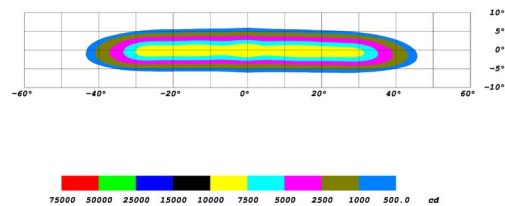

GENERAL SPECIFICATIONS

Optic	Peak Beam Intensity (Candela)	Illuminance (lux @10m)	Measured Output (Lumens)	Raw Output (Lumens)	Output Color
Driving	60,900 cd	609 lux	2,700 lm	5,220 lm	Selective Yellow
Flood	2,850 cd	29 lux	2,700 lm	5,220 lm	Selective Yellow
Fog	10,900 cd	109 lux	2,700 lm	5,220 lm	Selective Yellow
Combo	33,406 cd	334 lux	2,700 lm	5,220 lm	Selective Yellow
Spot	118,500 cd	1,185 lux	2,700 lm	5,220 lm	Selective Yellow

COLORIMETRIC SPECIFICATIONS

PRODUCT DIMENSIONS

PUBLISHED: 2-24-2021

PHOTOMETRIC SPECIFICATIONS

Driving Optic Isolux

Driving Optic Perspective

Driving Optic Isocandela

Fog Optic Isolux

Fog Optic Perspective

Fog Optic Isocandela

PUBLISHED: 2-24-2021

PHOTOMETRIC SPECIFICATIONS (cont.)

Combo Optic Isolux

Combo Optic Perspective

Combo Optic Isocandela

Flood Optic Isolux