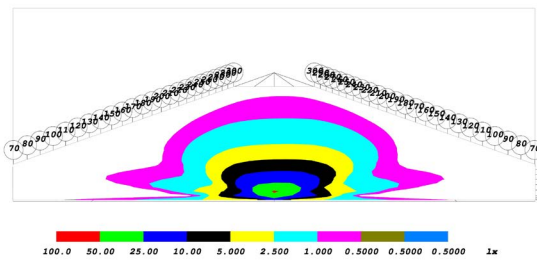

GENERAL SPECIFICATIONS

Optic	Peak Beam Intensity (Candela)	Illuminance (lux @10m)	Measured Output (Lumens)	Raw Output (Lumens)	Output Color
Driving	60,900 cd	609 lux	2,700 lm	5,220 lm	Selective Yellow
Flood	2,850 cd	29 lux	2,700 lm	5,220 lm	Selective Yellow
Fog	10,900 cd	109 lux	2,700 lm	5,220 lm	Selective Yellow
Combo	33,406 cd	334 lux	2,700 lm	5,220 lm	Selective Yellow
Spot	118,500 cd	1,185 lux	2,700 lm	5,220 lm	Selective Yellow

COLORIMETRIC SPECIFICATIONS

PRODUCT DIMENSIONS

PUBLISHED: 2-24-2021

PHOTOMETRIC SPECIFICATIONS

Driving Optic Isolux

Driving Optic Perspective

Driving Optic Isocandela

Fog Optic Isolux

Fog Optic Perspective

Fog Optic Isocandela

PUBLISHED: 2-24-2021

PHOTOMETRIC SPECIFICATIONS (cont.)

Combo Optic Isolux

Combo Optic Perspective

Combo Optic Isocandela

Flood Optic Isolux

Flood Optic Perspective

Flood Optic Isocandela

PUBLISHED: 2-24-2021

PHOTOMETRIC SPECIFICATIONS (cont.)

Spot Optic Isolux

Spot Optic Perspective

Spot Optic Isocandela