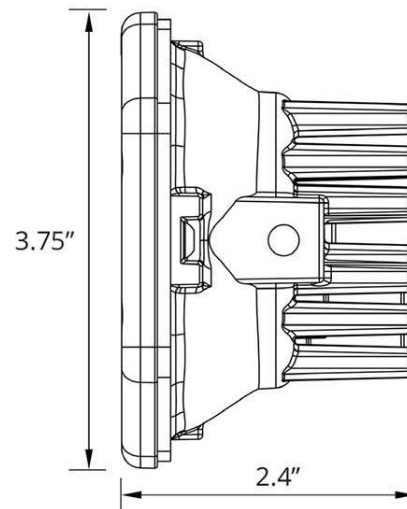

Dimensions & Weight:

Length: 14.5" **Width:** 10" **Height:** 5"

Weight: 2.5 lbs (single), 3.5 lbs (pair)

SKUs: Append "S" to the end of each SKU for single and "P" for pair

DD6212 Stage Series 3" Pro Yellow Driving Flush
DD6213 Stage Series 3" Pro Yellow Flood Flush

COLORIMETRIC SPECIFICATIONS

PRODUCT DIMENSIONS

PUBLISHED: 2-24-2021

PHOTOMETRIC SPECIFICATIONS

Driving Optic Isolux

Driving Optic Perspective

Driving Optic Isocandela

Fog Optic Isolux