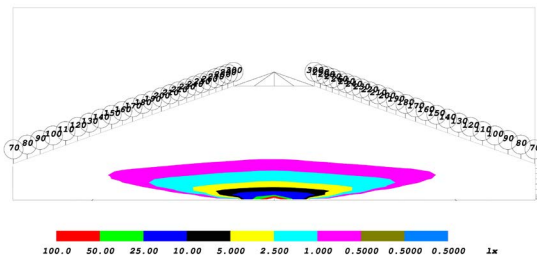

GENERAL SPECIFICATIONS

Optic	Peak Beam Intensity (Candela)	Illuminance (lux @10m)	Measured Output (Lumens)	Raw Output (Lumens)	Output Color
Driving	60,900 cd	609 lux	2,700 lm	5,220 lm	Selective Yellow
Flood	2,850 cd	29 lux	2,700 lm	5,220 lm	Selective Yellow
Fog	10,900 cd	109 lux	2,700 lm	5,220 lm	Selective Yellow
Combo	33,406 cd	334 lux	2,700 lm	5,220 lm	Selective Yellow
Spot	118,500 cd	1,185 lux	2,700 lm	5,220 lm	Selective Yellow

COLORIMETRIC SPECIFICATIONS

PRODUCT DIMENSIONS

PUBLISHED: 2-24-2021

PHOTOMETRIC SPECIFICATIONS

Driving Optic Isolux

Driving Optic Perspective

Driving Optic Isocandela

Fog Optic Isolux

Fog Optic Perspective

Fog Optic Isocandela

PUBLISHED: 2-24-2021

PHOTOMETRIC SPECIFICATIONS (cont.)

Combo Optic Isolux

Combo Optic Perspective

Combo Optic Isocandela

Flood Optic Isolux

Flood Optic Perspective

Flood Optic Isocandela

PUBLISHED: 2-24-2021

PHOTOMETRIC SPECIFICATIONS (cont.)

Spot Optic Isolux

Spot Optic Perspective

Spot Optic Isocandela