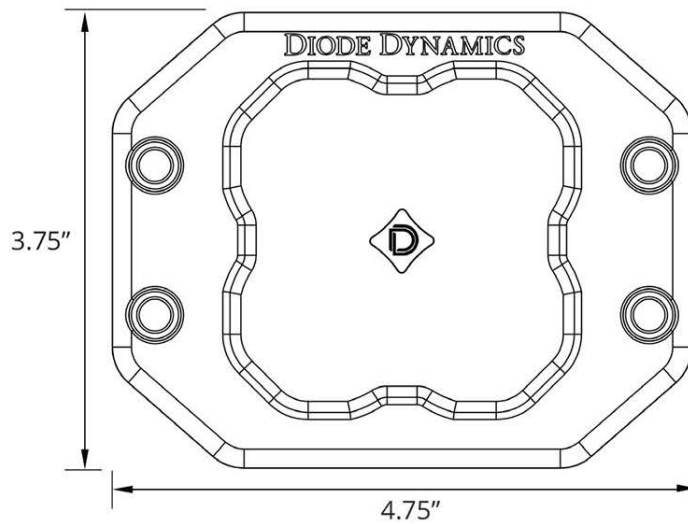

Dimensions & Weight:

Length: 14.5" **Width:** 10" **Height:** 5"

Weight: 2.5 lbs (single), 3.5 lbs (pair)

SKUs: Append "S" to the end of each SKU for single and "P" for pair

DD6212 Stage Series 3" Pro Yellow Driving Flush
DD6213 Stage Series 3" Pro Yellow Flood Flush

COLORIMETRIC SPECIFICATIONS

PRODUCT DIMENSIONS

PUBLISHED: 2-24-2021

PHOTOMETRIC SPECIFICATIONS

Driving Optic Isolux

Driving Optic Perspective

Driving Optic Isocandela

Fog Optic Isolux