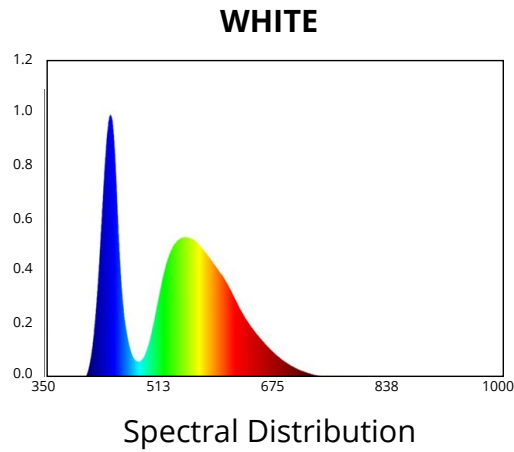

COLORIMETRIC SPECIFICATIONS