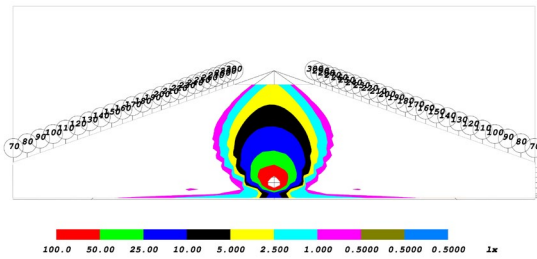

## GENERAL SPECIFICATIONS

Optic	Peak Beam Intensity (Candela)	Illuminance (lux @10m)	Measured Output (Lumens)	Raw Output (Lumens)	Output Color
Driving	98,000 cd	980 lux	3,500 lm	7,920 lm	6000K White
Flood	2,600 cd	26 lux	3,500 lm	7,920 lm	6000K White
Fog	18,000 cd	180 lux	3,500 lm	7,920 lm	6000K White
Combo	46,000 cd	460 lux	3,500 lm	7,920 lm	6000K White
Spot	251,000 cd	2,510 lux	3,500 lm	7,920 lm	6000K White

## PRODUCT DIMENSIONS

PUBLISHED: 2-24-2021

PHOTOMETRIC SPECIFICATIONS

Driving Optic Isolux

Driving Optic Perspective

Driving Optic Isocandela

Fog Optic Isolux

Fog Optic Perspective

Fog Optic Isocandela

PUBLISHED: 2-24-2021

PHOTOMETRIC SPECIFICATIONS (cont.)

Combo Optic Isolux

Combo Optic Perspective

Combo Optic Isocandela

Flood Optic Isolux

Flood Optic Perspective

Flood Optic Isocandela

PUBLISHED: 2-24-2021

PHOTOMETRIC SPECIFICATIONS (cont.)

Spot Optic Isolux

Spot Optic Perspective

Spot Optic Isocandela