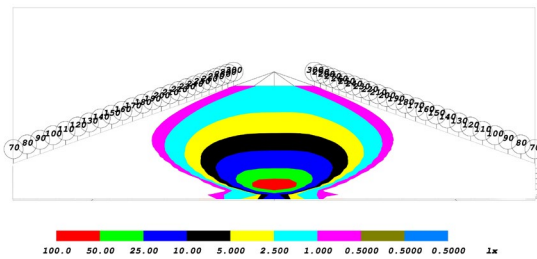

## GENERAL SPECIFICATIONS

Optic	Peak Beam Intensity (Candela)	Illuminance (lux @10m)	Measured Output (Lumens)	Raw Output (Lumens)	Output Color
Driving	98,000 cd	980 lux	3,500 lm	7,920 lm	6000K White
Flood	2,600 cd	26 lux	3,500 lm	7,920 lm	6000K White
Fog	18,000 cd	180 lux	3,500 lm	7,920 lm	6000K White
Combo	46,000 cd	460 lux	3,500 lm	7,920 lm	6000K White
Spot	251,000 cd	2,510 lux	3,500 lm	7,920 lm	6000K White

## COLORIMETRIC SPECIFICATIONS

## PRODUCT DIMENSIONS

PUBLISHED: 2-24-2021

PHOTOMETRIC SPECIFICATIONS

Driving Optic Isolux

Driving Optic Perspective

Driving Optic Isocandela

Fog Optic Isolux

Fog Optic Perspective

Fog Optic Isocandela

PUBLISHED: 2-24-2021

PHOTOMETRIC SPECIFICATIONS (cont.)

Combo Optic Isolux

Combo Optic Perspective

Combo Optic Isocandela

Flood Optic Isolux

Flood Optic Perspective