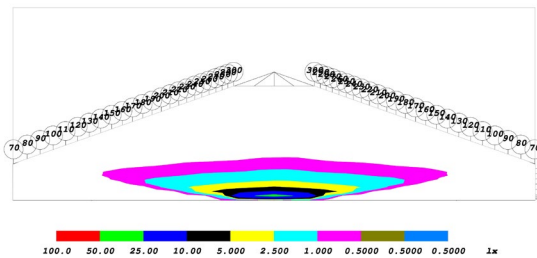

## GENERAL SPECIFICATIONS

Optic	Peak Beam Intensity (Candela)	Illuminance (lux @10m)	Measured Output (Lumens)	Raw Output (Lumens)	Output Color
Driving	98,000 cd	980 lux	3,500 lm	7,920 lm	6000K White
Flood	2,600 cd	26 lux	3,500 lm	7,920 lm	6000K White
Fog	18,000 cd	180 lux	3,500 lm	7,920 lm	6000K White
Combo	46,000 cd	460 lux	3,500 lm	7,920 lm	6000K White
Spot	251,000 cd	2,510 lux	3,500 lm	7,920 lm	6000K White

## PRODUCT DIMENSIONS

PUBLISHED: 2-24-2021

PHOTOMETRIC SPECIFICATIONS

Driving Optic Isolux

Driving Optic Perspective

Driving Optic Isocandela

Fog Optic Isolux

Fog Optic Perspective

Fog Optic Isocandela

PUBLISHED: 2-24-2021

PHOTOMETRIC SPECIFICATIONS (cont.)

Combo Optic Isolux

Combo Optic Perspective

Combo Optic Isocandela

Flood Optic Isolux

Flood Optic Perspective

Flood Optic Isocandela

PUBLISHED: 2-24-2021

PHOTOMETRIC SPECIFICATIONS (cont.)

Spot Optic Isolux

Spot Optic Perspective

Spot Optic Isocandela