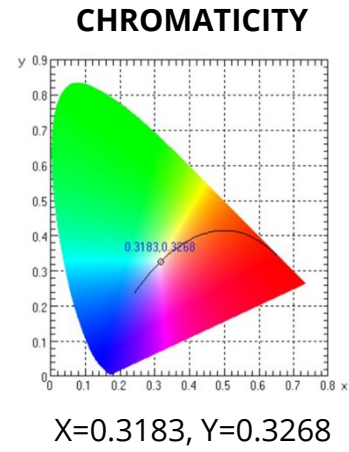

COLORIMETRIC SPECIFICATIONS