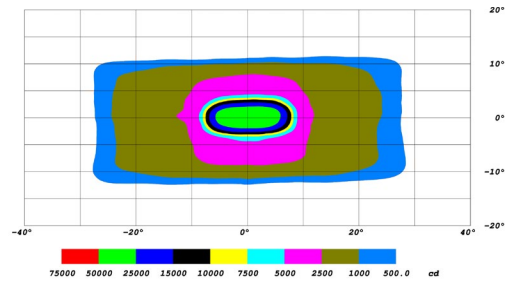

## GENERAL SPECIFICATIONS

Optic	Peak Beam Intensity (Candela)	Illuminance (lux @10m)	Measured Output (Lumens)	Raw Output (Lumens)	Output Color
Driving	98,000 cd	980 lux	3,500 lm	7,920 lm	6000K White
Flood	2,600 cd	26 lux	3,500 lm	7,920 lm	6000K White
Fog	18,000 cd	180 lux	3,500 lm	7,920 lm	6000K White
Combo	46,000 cd	460 lux	3,500 lm	7,920 lm	6000K White
Spot	251,000 cd	2,510 lux	3,500 lm	7,920 lm	6000K White

## PRODUCT DIMENSIONS

PUBLISHED: 2-24-2021

PHOTOMETRIC SPECIFICATIONS

Driving Optic Isolux

Driving Optic Perspective

Driving Optic Isocandela

Fog Optic Isolux

Fog Optic Perspective

Fog Optic Isocandela

PUBLISHED: 2-24-2021

PHOTOMETRIC SPECIFICATIONS (cont.)

Combo Optic Isolux

Combo Optic Perspective

Combo Optic Isocandela

Flood Optic Isolux

Flood Optic Perspective

Flood Optic Isocandela

PUBLISHED: 2-24-2021

PHOTOMETRIC SPECIFICATIONS (cont.)

Spot Optic Isolux

Spot Optic Perspective

Spot Optic Isocandela