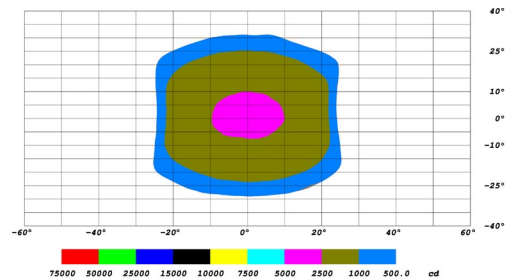

## GENERAL SPECIFICATIONS

Optic	Peak Beam Intensity (Candela)	Illuminance (lux @10m)	Measured Output (Lumens)	Raw Output (Lumens)	Output Color
Driving	98,000 cd	980 lux	3,500 lm	7,920 lm	6000K White
Flood	2,600 cd	26 lux	3,500 lm	7,920 lm	6000K White
Fog	18,000 cd	180 lux	3,500 lm	7,920 lm	6000K White
Combo	46,000 cd	460 lux	3,500 lm	7,920 lm	6000K White
Spot	251,000 cd	2,510 lux	3,500 lm	7,920 lm	6000K White

## PRODUCT DIMENSIONS

PUBLISHED: 2-24-2021

PHOTOMETRIC SPECIFICATIONS

Driving Optic Isolux

Driving Optic Perspective

Driving Optic Isocandela

Fog Optic Isolux

Fog Optic Perspective

Fog Optic Isocandela

PUBLISHED: 2-24-2021

PHOTOMETRIC SPECIFICATIONS (cont.)

Combo Optic Isolux

Combo Optic Perspective

Combo Optic Isocandela

Flood Optic Isolux

Flood Optic Perspective

Flood Optic Isocandela

PUBLISHED: 2-24-2021

PHOTOMETRIC SPECIFICATIONS (cont.)

Spot Optic Isolux

Spot Optic Perspective

Spot Optic Isocandela