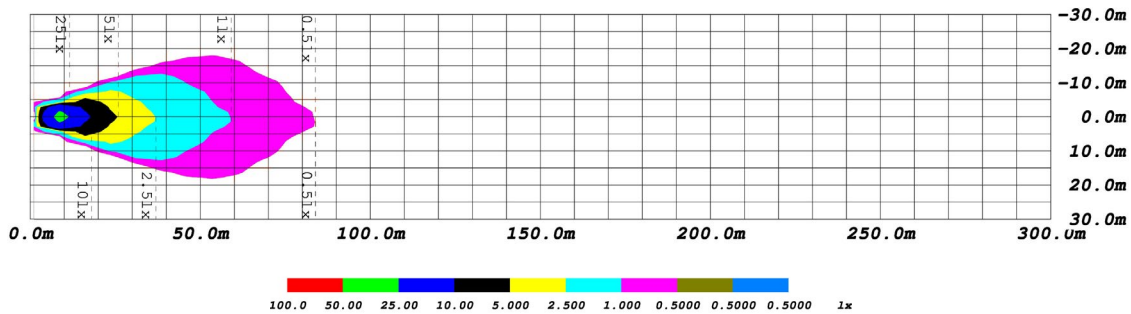

## PRODUCT DIMENSIONS

PUBLISHED: 2-24-2021

PHOTOMETRIC SPECIFICATIONS

Driving Optic Isolux

Driving Optic Perspective

Driving Optic Isocandela

Fog Optic Isolux

Fog Optic Perspective

Fog Optic Isocandela

PUBLISHED: 2-24-2021

PHOTOMETRIC SPECIFICATIONS (cont.)

Combo Optic Isolux

Combo Optic Perspective

Combo Optic Isocandela

Flood Optic Isolux

Flood Optic Perspective

Flood Optic Isocandela

PUBLISHED: 2-24-2021

PHOTOMETRIC SPECIFICATIONS (cont.)

Spot Optic Isolux

Spot Optic Perspective

Spot Optic Isocandela