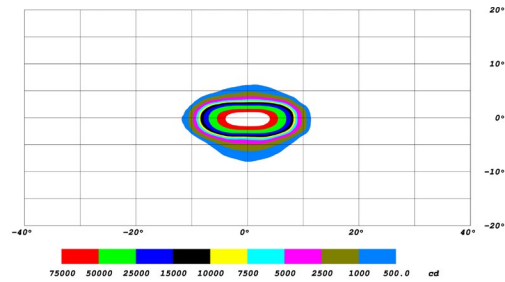

## GENERAL SPECIFICATIONS

Optic	Peak Beam Intensity (Candela)	Illuminance (lux @10m)	Measured Output (Lumens)	Raw Output (Lumens)	Output Color
Driving	98,000 cd	980 lux	3,500 lm	7,920 lm	6000K White
Flood	2,600 cd	26 lux	3,500 lm	7,920 lm	6000K White
Fog	18,000 cd	180 lux	3,500 lm	7,920 lm	6000K White
Combo	46,000 cd	460 lux	3,500 lm	7,920 lm	6000K White
Spot	251,000 cd	2,510 lux	3,500 lm	7,920 lm	6000K White

## COLORIMETRIC SPECIFICATIONS

## PRODUCT DIMENSIONS

PUBLISHED: 2-24-2021

PHOTOMETRIC SPECIFICATIONS

Driving Optic Isolux

Driving Optic Perspective

Driving Optic Isocandela

Fog Optic Isolux

Fog Optic Perspective

Fog Optic Isocandela

PUBLISHED: 2-24-2021

PHOTOMETRIC SPECIFICATIONS (cont.)

Combo Optic Isolux

Combo Optic Perspective

Combo Optic Isocandela

Flood Optic Isolux

Flood Optic Perspective