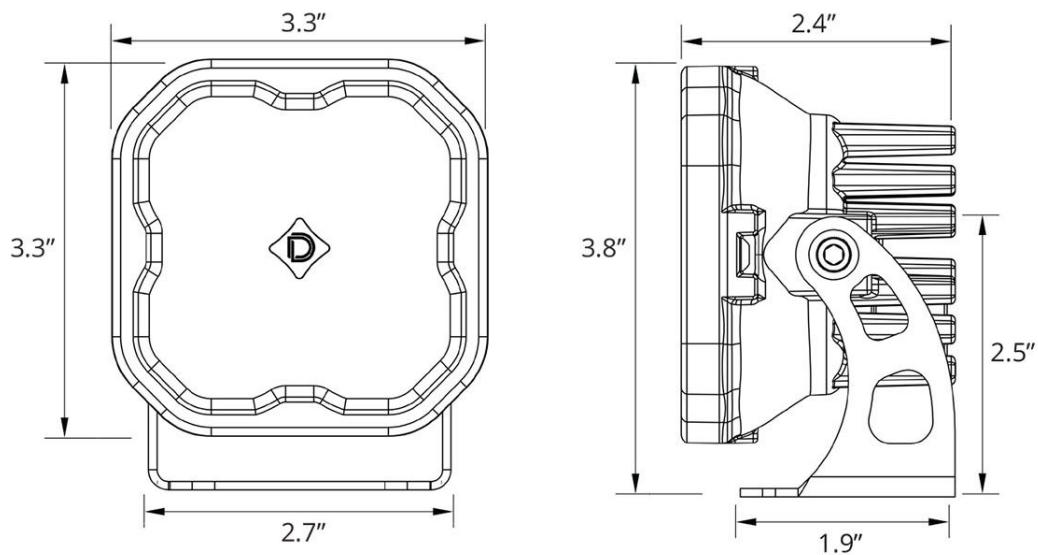

PRODUCT DIMENSIONS