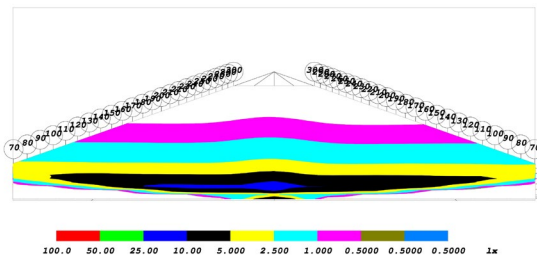

## GENERAL SPECIFICATIONS

Optic	Peak Beam Intensity (Candela)	Illuminance (lux @10m)	Measured Output (Lumens)	Raw Output (Lumens)	Output Color
Driving	98,000 cd	980 lux	3,500 lm	7,920 lm	6000K White
Flood	2,600 cd	26 lux	3,500 lm	7,920 lm	6000K White
Fog	18,000 cd	180 lux	3,500 lm	7,920 lm	6000K White
Combo	46,000 cd	460 lux	3,500 lm	7,920 lm	6000K White
Spot	251,000 cd	2,510 lux	3,500 lm	7,920 lm	6000K White

## COLORIMETRIC SPECIFICATIONS

## PRODUCT DIMENSIONS

PUBLISHED: 2-24-2021

PHOTOMETRIC SPECIFICATIONS

Driving Optic Isolux

Driving Optic Perspective

Driving Optic Isocandela

Fog Optic Isolux

Fog Optic Perspective

Fog Optic Isocandela

PUBLISHED: 2-24-2021

PHOTOMETRIC SPECIFICATIONS (cont.)

Combo Optic Isolux

Combo Optic Perspective

Combo Optic Isocandela

Flood Optic Isolux

Flood Optic Perspective