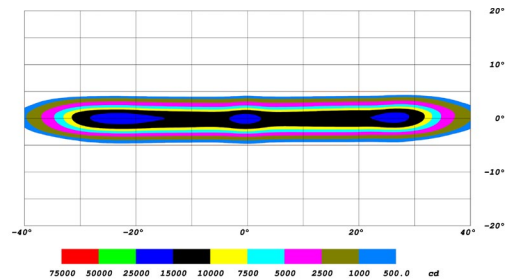

## GENERAL SPECIFICATIONS

Optic	Peak Beam Intensity (Candela)	Illuminance (lux @10m)	Measured Output (Lumens)	Raw Output (Lumens)	Output Color
Driving	98,000 cd	980 lux	3,500 lm	7,920 lm	6000K White
Flood	2,600 cd	26 lux	3,500 lm	7,920 lm	6000K White
Fog	18,000 cd	180 lux	3,500 lm	7,920 lm	6000K White
Combo	46,000 cd	460 lux	3,500 lm	7,920 lm	6000K White
Spot	251,000 cd	2,510 lux	3,500 lm	7,920 lm	6000K White

## COLORIMETRIC SPECIFICATIONS

## PRODUCT DIMENSIONS

PUBLISHED: 2-24-2021

PHOTOMETRIC SPECIFICATIONS

Driving Optic Isolux

Driving Optic Perspective

Driving Optic Isocandela

Fog Optic Isolux

Fog Optic Perspective

Fog Optic Isocandela

PUBLISHED: 2-24-2021

PHOTOMETRIC SPECIFICATIONS (cont.)

Combo Optic Isolux

Combo Optic Perspective

Combo Optic Isocandela

Flood Optic Isolux

Flood Optic Perspective