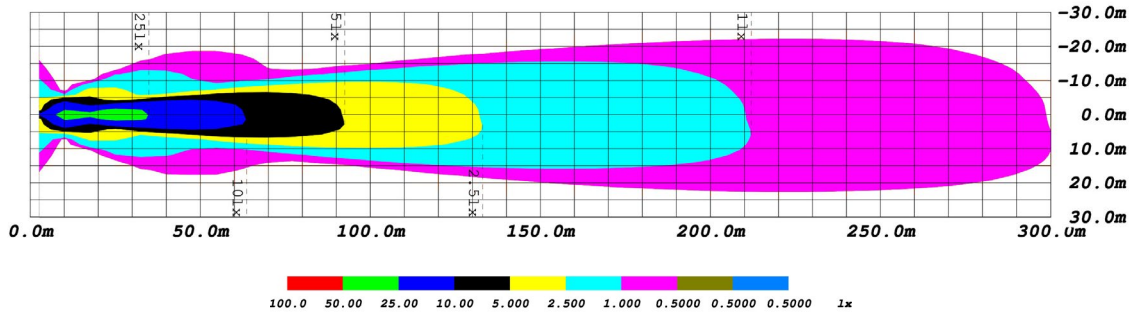

## COLORIMETRIC SPECIFICATIONS

## PRODUCT DIMENSIONS

PUBLISHED: 2-24-2021

PHOTOMETRIC SPECIFICATIONS

Driving Optic Isolux

Driving Optic Perspective

Driving Optic Isocandela

Fog Optic Isolux

Fog Optic Perspective

Fog Optic Isocandela

PUBLISHED: 2-24-2021

PHOTOMETRIC SPECIFICATIONS (cont.)

Combo Optic Isolux

Combo Optic Perspective

Combo Optic Isocandela

Flood Optic Isolux

Flood Optic Perspective